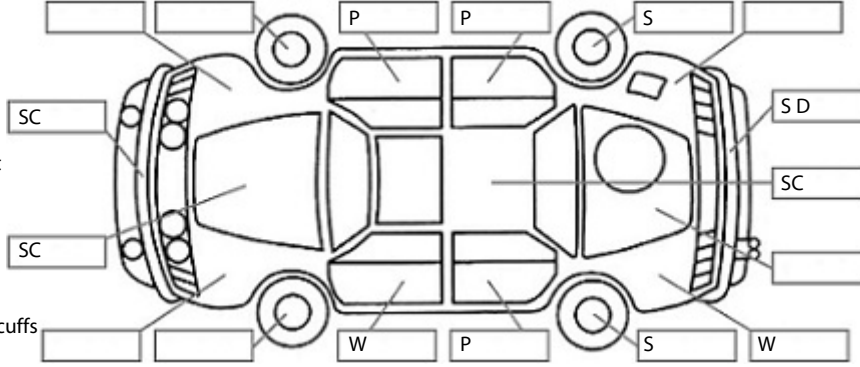

**Key:**

- S = scratch
- D = dent
- R = rust
- PT = paint defect
- C = crack
- P = pin dent
- \* = decals
- SC = stone chips
- W = significant scuffs

Body Inspection Comments

Note: some defects & blemishes may not be displayed in the diagram

Conditions During Body Inspection: Dry

Under Carriage & Under Bonnet Inspection Comments

Interior Comments

Seats	Good
Carpets	Average
Panels	Average
Dashboard	Good

General Comments

AWD diesel auto SUV.

Road Conditions During Test Drive: Dry

Engine Timing Mechanism: Timing Chain  
Evidence of Cam Belt Replacement: Not Applicable Kms:

	Pass	Fail	N/A
<b>Engine</b>			
Oil level	✓		
Smoke & fumes	✓		
Performance	✓		
Noise	✓		
<b>Cooling System</b>			
Coolant condition	✓		
Performance	✓		
Radiator / Hoses (visual)	✓		
<b>Transmission</b>			
Operation	✓		
Noise	✓		
Clutch			✓
CV joints	✓		
Wheel bearings	✓		
<b>Brakes</b>			
Performance	✓		
Hand Brake	✓		
<b>Tyres</b> (lowest observed tread depth of tyres)			
Left front	4.0	mm	
Right front	4.0	mm	
Left rear	4.0	mm	
Right rear	4.0	mm	
Spare	Yes		
<b>Suspension</b>			
Suspension performance	✓		
Steering performance	✓		
Shock absorbers	✓		
<b>Air Conditioning / Heater</b>			
Operation	✓		
<b>Electrical / Accessories</b>			
Head lights	✓		
Tail lights	✓		
Indicators	✓		
Dashboard warning lights	✓		
Wipers (front & rear)	✓		
Window winder FL	✓		
Window winder FR	✓		
Window winder RL	✓		
Window winder RR	✓		
Rear view mirrors	✓		
Radio (basic test only)	✓		
CD (basic test only)			✓
Number of keys	2		
Central locking	✓		
Remote locking	✓		
Sat. Nav. (basic test only)	✓		
Reversing camera	✓		