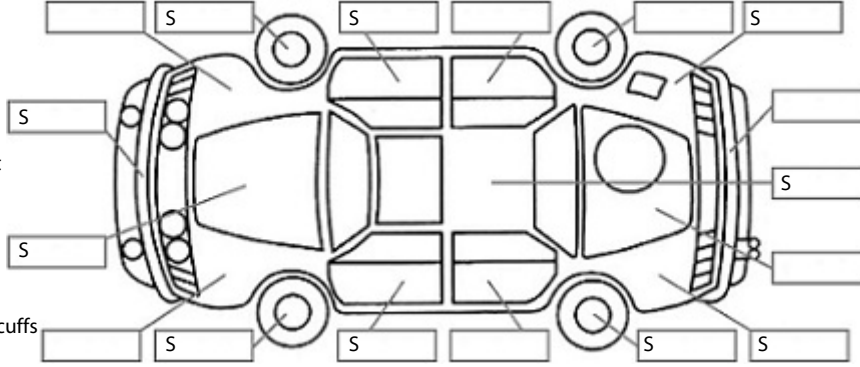

Key:

- S = scratch
- D = dent
- R = rust
- PT = paint defect
- C = crack
- P = pin dent
- * = decals
- SC = stone chips
- W = significant scuffs

Body Inspection Comments

Note: some defects & blemishes may not be displayed in the diagram