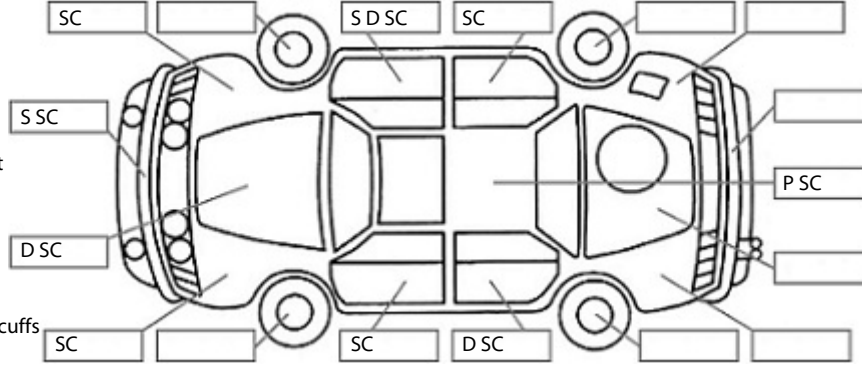

Make: Mazda	Model: Bt-50	Body Style: Utility
Year: 2018	Registration: LWC334	Reg Expiry: 27 Apr 2025
WoF Expiry: 23 Dec 2024	Odometer: 198,199 Kms	Good No: 25089446
VIN: MM0UR0YG10085058	Next Service: 200,600 kms	Service History: Yes

Key:

- S = scratch
- D = dent
- R = rust
- PT = paint defect
- C = crack
- P = pin dent
- * = decals
- SC = stone chips
- W = significant scuffs

Body Inspection Comments

Note: some defects & blemishes may not be displayed in the diagram

- Dent in RH cab corner.
- Dents in RF/RR sill step plates.
- RF sill step plate worn.
- RF door seal damaged.

Conditions During Body Inspection: Dry

Under Carriage & Under Bonnet Inspection Comments

Interior Comments

Seats	Poor, Hole in driver's seat
Carpets	Good
Panels	Good
Dashboard	Good

General Comments

Road Conditions During Test Drive: Dry

Engine Timing Mechanism: Timing Chain
Evidence of Cam Belt Replacement: Not Applicable Kms: