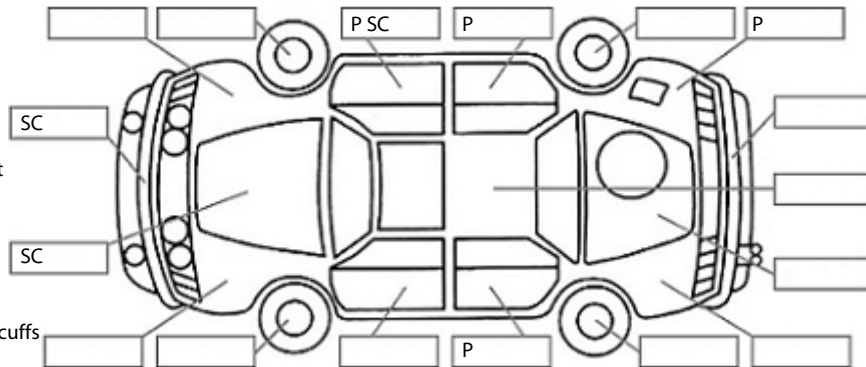

Key:

- S = scratch
- D = dent
- R = rust
- PT = paint defect
- C = crack
- P = pin dent
- * = decals
- SC = stone chips
- W = significant scuffs

Body Inspection Comments

Note: some defects & blemishes may not be displayed in the diagram

- Minor dents right cab corner
- Right front step plate worn
- Dents left cab corner

Conditions During Body Inspection: Dry

Under Carriage & Under Bonnet Inspection Comments

Interior Comments

Seats	right front base pad stained and worn
Carpets	Good
Panels	left rear interior door trim minor scratches
Dashboard	Good