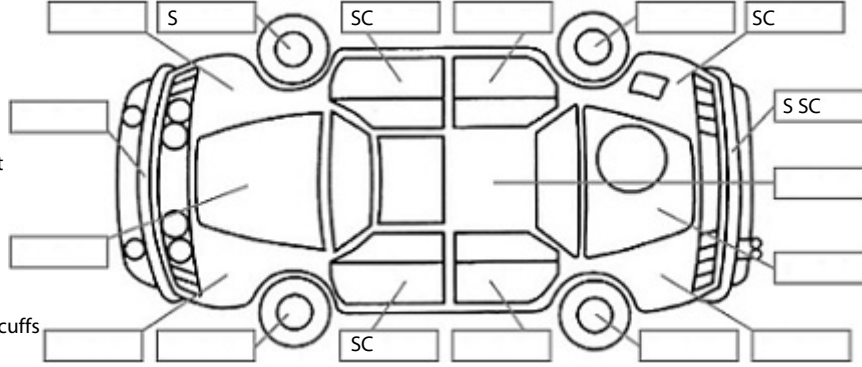

Key:

- S = scratch
- D = dent
- R = rust
- PT = paint defect
- C = crack
- P = pin dent
- * = decals
- SC = stone chips
- W = significant scuffs

Body Inspection Comments

Note: some defects & blemishes may not be displayed in the diagram

Engine Timing Mechanism: Timing Chain
Evidence of Cam Belt Replacement: Not Applicable Kms:

	Pass	Fail	N/A
Engine			
Oil level	✓		
Smoke & fumes	✓		
Performance	✓		
Noise	✓		
Cooling System			
Coolant condition	✓		
Performance	✓		
Radiator / Hoses (visual)	✓		
Transmission			
Operation	✓		
Noise	✓		
Clutch			✓
CV joints	✓		
Wheel bearings	✓		
Brakes			
Performance	✓		
Hand Brake	✓		
Tyres (lowest observed tread depth of tyres)			
Left front	6.0	mm	
Right front	6.5	mm	
Left rear	3.0	mm	
Right rear	4.0	mm	
Spare	Yes		
Suspension			
Suspension performance	✓		
Steering performance	✓		
Shock absorbers	✓		
Air Conditioning / Heater			
Operation	✓		
Electrical / Accessories			
Head lights	✓		
Tail lights	✓		
Indicators	✓		
Dashboard warning lights	✓		
Wipers (front & rear)		✓	
Window winder FL	✓		
Window winder FR	✓		
Window winder RL	✓		
Window winder RR	✓		
Rear view mirrors	✓		
Radio (basic test only)	✓		
CD (basic test only)			✓
Number of keys	2		
Central locking	✓		
Remote locking	✓		
Sat. Nav. (basic test only)			✓
Reversing camera	✓		