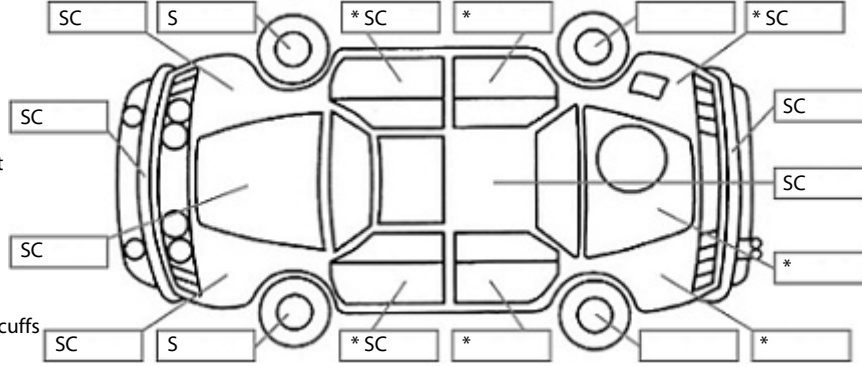

Make: Toyota	Model: Corolla	Body Style: Hatchback
Year: 2017	Registration: KSC40	Reg Expiry: 17 Jul 2025
WoF Expiry: 19 Sep 2025	Odometer: 58,596 Kms	Good No: 25088945
VIN: JTNKU3JE40J569383	Next Service: 71,500kms	Service History: Yes

Key:

- S = scratch
- D = dent
- R = rust
- PT = paint defect
- C = crack
- P = pin dent
- * = decals
- SC = stone chips
- W = significant scuffs

Body Inspection Comments

Right sill dented and scratched.

Note: some defects & blemishes may not be displayed in the diagram

Engine Timing Mechanism: Timing Chain
Evidence of Cam Belt Replacement: Not Applicable Kms:

	Pass	Fail	N/A
Engine			
Oil level	✓		
Smoke & fumes	✓		
Performance	✓		
Noise	✓		
Cooling System			
Coolant condition	✓		
Performance	✓		
Radiator / Hoses (visual)	✓		
Transmission			
Operation	✓		
Noise	✓		
Clutch			✓
CV joints	✓		
Wheel bearings	✓		
Brakes			
Performance	✓		
Hand Brake	✓		
Tyres (lowest observed tread depth of tyres)			
Left front	5	mm	
Right front	5	mm	
Left rear	4	mm	
Right rear	4	mm	
Spare	Yes		
Suspension			
Suspension performance	✓		
Steering performance	✓		
Shock absorbers	✓		
Air Conditioning / Heater			
Operation	✓		
Electrical / Accessories			
Head lights	✓		
Tail lights	✓		
Indicators	✓		
Dashboard warning lights	✓		
Wipers (front & rear)	✓		
Window winder FL	✓		
Window winder FR	✓		
Window winder RL	✓		
Window winder RR	✓		
Rear view mirrors	✓		
Radio (basic test only)	✓		
CD (basic test only)	✓		
Number of keys	2		
Central locking	✓		
Remote locking	✓		
Sat. Nav. (basic test only)			✓
Reversing camera	✓		