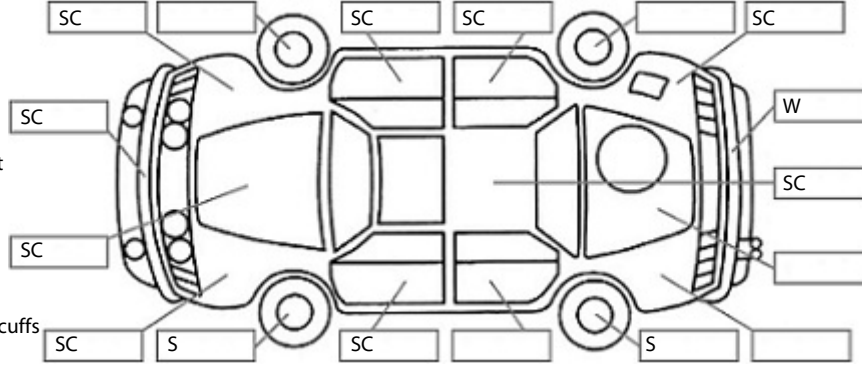

Make: Toyota	Model: Corolla	Body Style: Wagon
Year: 2020	Registration: NDP599	Reg Expiry: 16 Nov 2025
WoF Expiry: 13 Nov 2025	Odometer: 103,347 Kms	Good No: 25088765
VIN: JTDZPAAE40J130926	Next Service: 103,000kms	Service History: Yes

Key:

- S = scratch
- D = dent
- R = rust
- PT = paint defect
- C = crack
- P = pin dent
- * = decals
- SC = stone chips
- W = significant scuffs

Body Inspection Comments

Right tail light cracked.

Note: some defects & blemishes may not be displayed in the diagram

Road Conditions During Test Drive: Dry

Engine Timing Mechanism: Timing Chain
Evidence of Cam Belt Replacement: Not Applicable Kms:

	Pass	Fail	N/A
Engine			
Oil level	✓		
Smoke & fumes	✓		
Performance	✓		
Noise	✓		
Cooling System			
Coolant condition	✓		
Performance	✓		
Radiator / Hoses (visual)	✓		
Transmission			
Operation	✓		
Noise	✓		
Clutch			✓
CV joints	✓		
Wheel bearings	✓		
Brakes			
Performance	✓		
Hand Brake		✓	
Tyres (lowest observed tread depth of tyres)			
Left front	4	mm	
Right front	4	mm	
Left rear	3	mm	
Right rear	4	mm	
Spare		Yes	
Suspension			
Suspension performance	✓		
Steering performance	✓		
Shock absorbers	✓		
Air Conditioning / Heater			
Operation	✓		
Electrical / Accessories			
Head lights	✓		
Tail lights	✓		
Indicators	✓		
Dashboard warning lights	✓		
Wipers (front & rear)	✓		
Window winder FL	✓		
Window winder FR	✓		
Window winder RL	✓		
Window winder RR	✓		
Rear view mirrors	✓		
Radio (basic test only)	✓		
CD (basic test only)			✓
Number of keys	1		
Central locking	✓		
Remote locking	✓		
Sat. Nav. (basic test only)			✓
Reversing camera	✓		