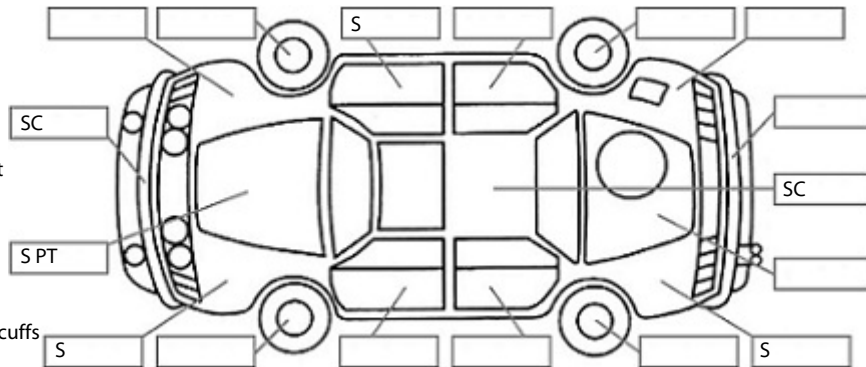

Key:

- S = scratch
- D = dent
- R = rust
- PT = paint defect
- C = crack
- P = pin dent
- * = decals
- SC = stone chips
- W = significant scuffs

Body Inspection Comments

Front grille flaking.

Note: some defects & blemishes may not be displayed in the diagram

Engine Timing Mechanism: Unknown
 Evidence of Cam Belt Replacement: Not Applicable Kms:

	Pass	Fail	N/A
Engine			
Oil level			✓
Smoke & fumes			✓
Performance	✓		
Noise			✓
Cooling System			
Coolant condition			✓
Performance			✓
Radiator / Hoses (visual)			✓
Transmission			
Operation	✓		
Noise	✓		
Clutch			✓
CV joints	✓		
Wheel bearings	✓		
Brakes			
Performance	✓		
Hand Brake	✓		
Tyres (lowest observed tread depth of tyres)			
Left front	55.0	mm	
Right front	5.5	mm	
Left rear	5.0	mm	
Right rear	5.0	mm	
Spare	N/A		
Suspension			
Suspension performance	✓		
Steering performance	✓		
Shock absorbers	✓		
Air Conditioning / Heater			
Operation	✓		
Electrical / Accessories			
Head lights	✓		
Tail lights	✓		
Indicators	✓		
Dashboard warning lights	✓		
Wipers (front & rear)	✓		
Window winder FL	✓		
Window winder FR	✓		
Window winder RL	✓		
Window winder RR	✓		
Rear view mirrors	✓		
Radio (basic test only)	✓		
CD (basic test only)			✓
Number of keys	2		
Central locking	✓		
Remote locking	✓		
Sat. Nav. (basic test only)			✓
Reversing camera	✓		