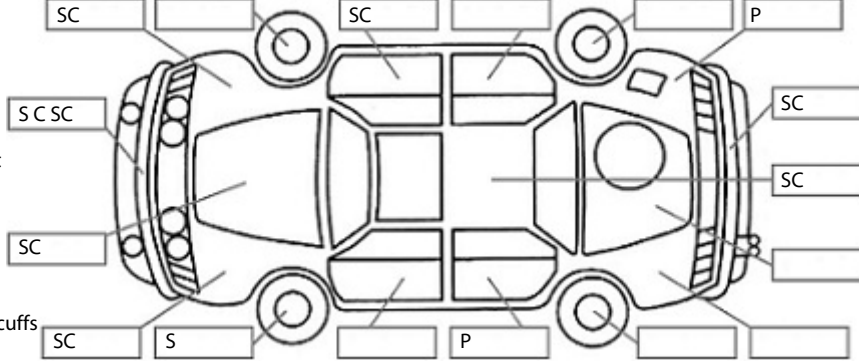

**Key:**

- S = scratch
- D = dent
- R = rust
- PT = paint defect
- C = crack
- P = pin dent
- \* = decals
- SC = stone chips
- W = significant scuffs

Note: some defects & blemishes may not be displayed in the diagram

**Body Inspection Comments**

Front bumper garnish cracked.  
Detachable tow bar, tongue in boot.

Conditions During Body Inspection: Dry

**Under Carriage & Under Bonnet Inspection Comments**

**Interior Comments**