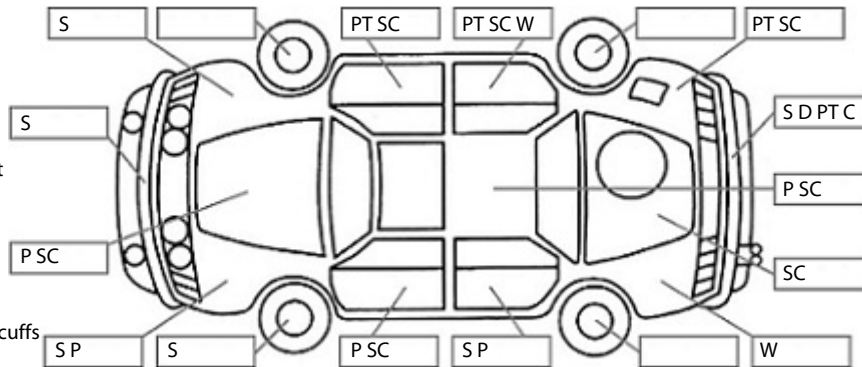

**Key:**

- S = scratch
- D = dent
- R = rust
- PT = paint defect
- C = crack
- P = pin dent
- \* = decals
- SC = stone chips
- W = significant scuffs

**Body Inspection Comments**

Note: some defects & blemishes may not be displayed in the diagram

- Lower grille broken.
- Right cant rail pin dented.
- Right wing mirror casing cracked & scratched.

Conditions During Body Inspection: Dry

**Under Carriage & Under Bonnet Inspection Comments**

**Interior Comments**

Seats	Average
Carpets	Average
Panels	Average
Dashboard	R/H steering wheel switch pad missing.

**General Comments**

7 seater wagon.

Road Conditions During Test Drive: Dry

Engine Timing Mechanism: Timing Chain  
 Evidence of Cam Belt Replacement: Not Applicable Kms: