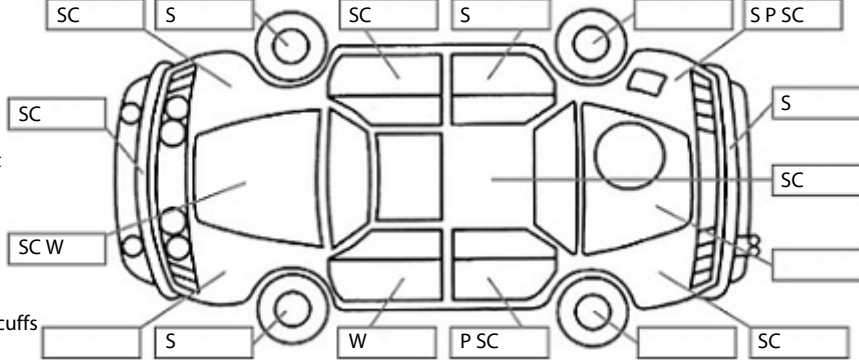

Make: Mazda	Model: Bt-50	Body Style: Utility
Year: 2021	Registration: NRA261	Reg Expiry: 28 Jul 2024
WoF Expiry: 15 Oct 2025	Odometer: 128,436 Kms	Good No: 25088564
VIN: MP2TFS40JNT008055	Next Service: 139,000kms	Service History: Yes

Key:

- S = scratch
- D = dent
- R = rust
- PT = paint defect
- C = crack
- P = pin dent
- * = decals
- SC = stone chips
- W = significant scuffs

Body Inspection Comments

Right running board paint peeling off ends.

Note: some defects & blemishes may not be displayed in the diagram

Conditions During Body Inspection: Dry

Under Carriage & Under Bonnet Inspection Comments

Interior Comments

Seats	Stains on L/F seat.
Carpets	Average
Panels	Average
Dashboard	Good