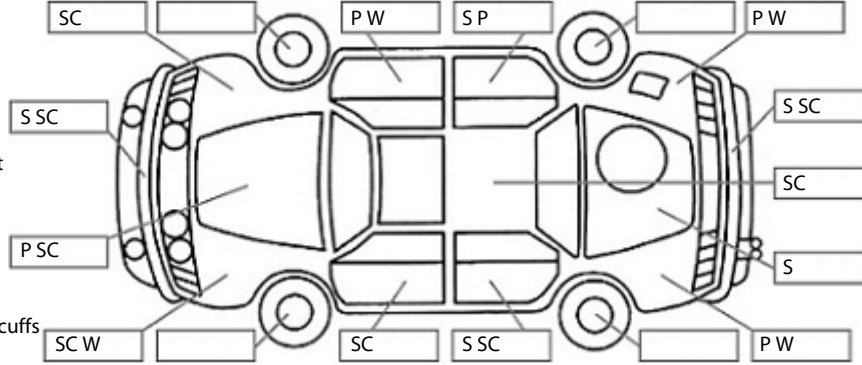

Key:

- S = scratch
- D = dent
- R = rust
- PT = paint defect
- C = crack
- P = pin dent
- * = decals
- SC = stone chips
- W = significant scuffs

Note: some defects & blemishes may not be displayed in the diagram

Body Inspection Comments

Right A pillar pin dented & chipped.
Hatch door seal damaged.

Conditions During Body Inspection: Dry

Under Carriage & Under Bonnet Inspection Comments

Interior Comments

Seats	Average
Carpets	Average
Panels	Hatch door centre trim missing.
Dashboard	Average