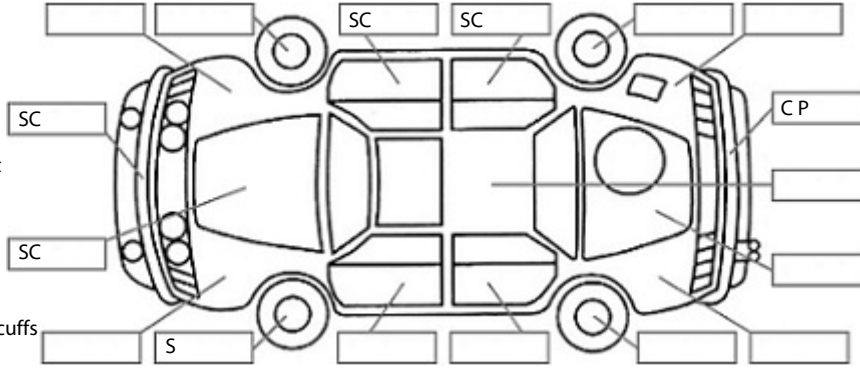

**Key:**

- S = scratch
- D = dent
- R = rust
- PT = paint defect
- C = crack
- P = pin dent
- \* = decals
- SC = stone chips
- W = significant scuffs

**Body Inspection Comments**

Scratches on grille.  
Right reflector cracked.

**General Comments**

AWD turbo A4 wagon.

Road Conditions During Test Drive: Dry

Engine Timing Mechanism: Timing Chain  
Evidence of Cam Belt Replacement: Not Applicable Kms:

	Pass	Fail	N/A
<b>Engine</b>			
Oil level	✓		
Smoke & fumes	✓		
Performance	✓		
Noise	✓		
<b>Cooling System</b>			
Coolant condition	✓		
Performance	✓		
Radiator / Hoses (visual)	✓		
<b>Transmission</b>			
Operation	✓		
Noise	✓		
Clutch			✓
CV joints	✓		
Wheel bearings	✓		
<b>Brakes</b>			
Performance	✓		
Hand Brake	✓		
<b>Tyres</b> (lowest observed tread depth of tyres)			
Left front	5.0	mm	
Right front	5.0	mm	
Left rear	4.0	mm	
Right rear	4.0	mm	
Spare	Yes		
<b>Suspension</b>			
Suspension performance	✓		
Steering performance	✓		
Shock absorbers	✓		
<b>Air Conditioning / Heater</b>			
Operation	✓		
<b>Electrical / Accessories</b>			
Head lights	✓		
Tail lights	✓		
Indicators	✓		
Dashboard warning lights	✓		
Wipers (front & rear)	✓		
Window winder FL	✓		
Window winder FR	✓		
Window winder RL	✓		
Window winder RR	✓		
Rear view mirrors	✓		
Radio (basic test only)	✓		
CD (basic test only)	✓		
Number of keys	1		
Central locking	✓		
Remote locking	✓		
Sat. Nav. (basic test only)	✓		
Reversing camera			✓