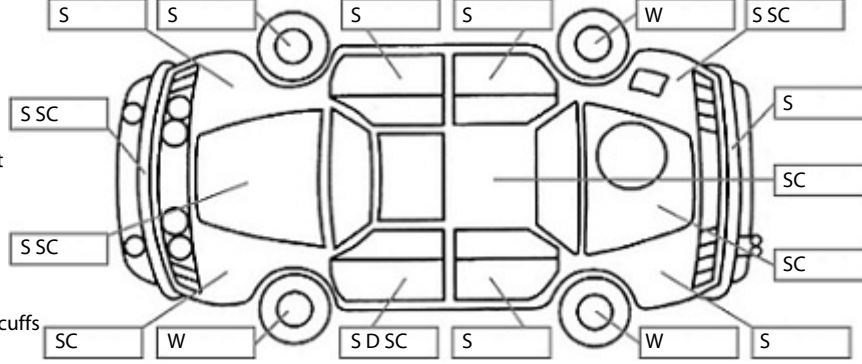

**Key:**

- S = scratch
- D = dent
- R = rust
- PT = paint defect
- C = crack
- P = pin dent
- \* = decals
- SC = stone chips
- W = significant scuffs

**Body Inspection Comments**

Note: some defects & blemishes may not be displayed in the diagram

Front bumper needs refitted, fuel flap dented,  
Chips right A pillar, left sill dented

Conditions During Body Inspection: Dry

**Under Carriage & Under Bonnet Inspection Comments**

**Interior Comments**

Seats	Good
Carpets	Good
Panels	Good
Dashboard	Good

**General Comments**

No tyre repair kit or spare tyre

Road Conditions During Test Drive: Dry

Engine Timing Mechanism: Timing Chain  
Evidence of Cam Belt Replacement: Not Applicable Kms:

	Pass	Fail	N/A
<b>Engine</b>			
Oil level	✓		
Smoke & fumes	✓		
Performance	✓		
Noise	✓		
<b>Cooling System</b>			
Coolant condition	✓		
Performance	✓		
Radiator / Hoses (visual)	✓		
<b>Transmission</b>			
Operation	✓		
Noise	✓		
Clutch			✓
CV joints	✓		
Wheel bearings	✓		
<b>Brakes</b>			
Performance	✓		
Hand Brake	✓		
<b>Tyres</b> (lowest observed tread depth of tyres)			
Left front	5.5	mm	
Right front	5	mm	
Left rear	6.5	mm	
Right rear	6.5	mm	
Spare	No		
<b>Suspension</b>			
Suspension performance	✓		
Steering performance	✓		
Shock absorbers	✓		
<b>Air Conditioning / Heater</b>			
Operation	✓		
<b>Electrical / Accessories</b>			
Head lights	✓		
Tail lights	✓		
Indicators	✓		
Dashboard warning lights	✓		
Wipers (front & rear)	✓		
Window winder FL	✓		
Window winder FR	✓		
Window winder RL	✓		
Window winder RR	✓		
Rear view mirrors	✓		
Radio (basic test only)	✓		
CD (basic test only)	✓		
Number of keys	2		
Central locking	✓		
Remote locking	✓		
Sat. Nav. (basic test only)			✓
Reversing camera	✓		