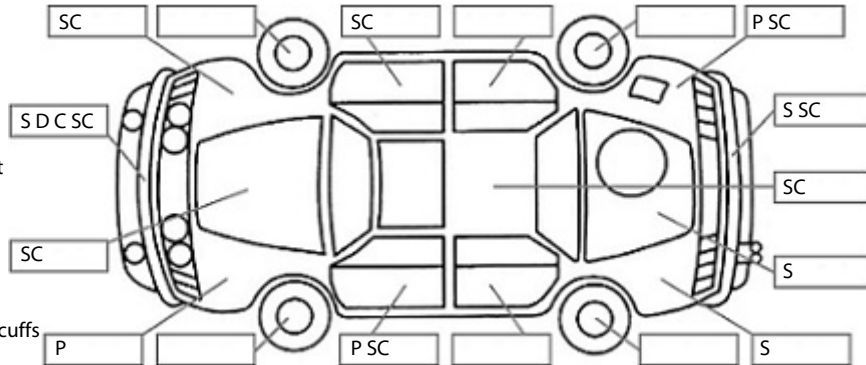

<b>Make:</b> Subaru	<b>Model:</b> BRZ	<b>Body Style:</b> Sports Car
<b>Year:</b> 2014	<b>Registration:</b> QTQ959	<b>Reg Expiry:</b> 17 Mar 2025
<b>WoF Expiry:</b> 18 Sep 2025	<b>Odometer:</b> 178,195 Kms	<b>Good No:</b> 25088379
<b>VIN:</b> 7AT0GF1YX20013832	<b>Next Service:</b> 187,148kms	<b>Service History:</b> No

**Key:**

- S = scratch
- D = dent
- R = rust
- PT = paint defect
- C = crack
- P = pin dent
- \* = decals
- SC = stone chips
- W = significant scuffs

Note: some defects & blemishes may not be displayed in the diagram

Engine Timing Mechanism: Timing Chain  
Evidence of Cam Belt Replacement: Not Applicable Kms:

	Pass	Fail	N/A
<b>Engine</b>			
Oil level	✓		
Smoke & fumes	✓		
Performance	✓		
Noise	✓		
<b>Cooling System</b>			
Coolant condition	✓		
Performance	✓		
Radiator / Hoses (visual)	✓		
<b>Transmission</b>			
Operation	✓		
Noise	✓		
Clutch			✓
CV joints			✓
Wheel bearings	✓		
<b>Brakes</b>			
Performance	✓		
Hand Brake	✓		
<b>Tyres</b> (lowest observed tread depth of tyres)			
Left front	5	mm	
Right front	6	mm	
Left rear	5	mm	
Right rear	6	mm	
Spare		N/A	
<b>Suspension</b>			
Suspension performance	✓		
Steering performance	✓		
Shock absorbers	✓		
<b>Air Conditioning / Heater</b>			
Operation	✓		
<b>Electrical / Accessories</b>			
Head lights	✓		
Tail lights	✓		
Indicators	✓		
Dashboard warning lights	✓		
Wipers (front & rear)	✓		
Window winder FL	✓		
Window winder FR	✓		
Window winder RL			✓
Window winder RR			✓
Rear view mirrors		✓	
Radio (basic test only)	✓		
CD (basic test only)			✓
Number of keys	1		
Central locking	✓		
Remote locking	✓		
Sat. Nav. (basic test only)			✓
Reversing camera	✓		