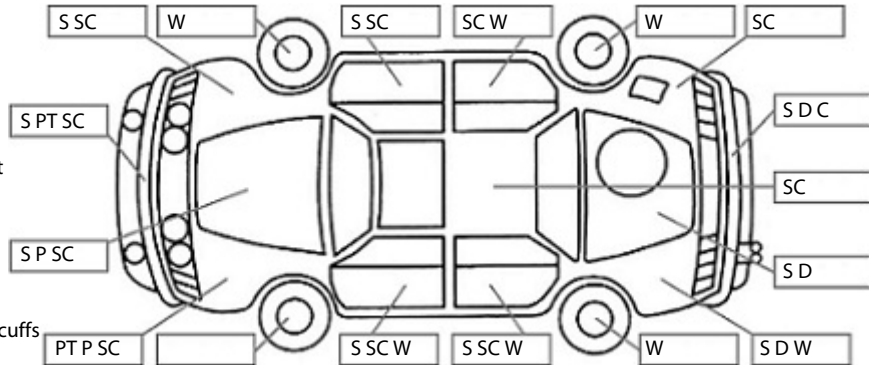

Make: Toyota	Model: Landcruiser Prado	Body Style: SUV
Year: 2004	Registration: CAM211	Reg Expiry: 01 Jul 2025
WoF Expiry: 04 Oct 2025	Odometer: 370,177 Kms	Good No: 25088333
VIN: JTEBU25J700035768	Next Service: 377,000kms	Service History: No

Key:

- S = scratch
- D = dent
- R = rust
- PT = paint defect
- C = crack
- P = pin dent
- * = decals
- SC = stone chips
- W = significant scuffs

Note: some defects & blemishes may not be displayed in the diagram

Body Inspection Comments

Left reflector broken.
Rear bumper damaged.
Right cant rail pin dented.

Conditions During Body Inspection: Dry

Under Carriage & Under Bonnet Inspection Comments

Engine oil leaks.
Surface rust under carriage.

8 seater 4x4 petrol auto SUV.

Road Conditions During Test Drive: Dry

Engine Timing Mechanism: Timing Chain
Evidence of Cam Belt Replacement: Not Applicable Kms:

	Pass	Fail	N/A
Engine			
Oil level	✓		
Smoke & fumes	✓		
Performance	✓		
Noise	✓		
Cooling System			
Coolant condition	✓		
Performance	✓		
Radiator / Hoses (visual)	✓		
Transmission			
Operation	✓		
Noise	✓		
Clutch			✓
CV joints	✓		
Wheel bearings	✓		
Brakes			
Performance	✓		
Hand Brake	✓		
Tyres (lowest observed tread depth of tyres)			
Left front	7	mm	
Right front	5	mm	
Left rear	3	mm	
Right rear	5	mm	
Spare	Yes		
Suspension			
Suspension performance	✓		
Steering performance	✓		
Shock absorbers	✓		
Air Conditioning / Heater			
Operation	✓		
Electrical / Accessories			
Head lights	✓		
Tail lights	✓		
Indicators	✓		
Dashboard warning lights	✓		
Wipers (front & rear)	✓		
Window winder FL	✓		
Window winder FR	✓		
Window winder RL	✓		
Window winder RR	✓		
Rear view mirrors	✓		
Radio (basic test only)	✓		
CD (basic test only)	✓		
Number of keys	2		
Central locking	✓		
Remote locking	✓		
Sat. Nav. (basic test only)			✓
Reversing camera			✓