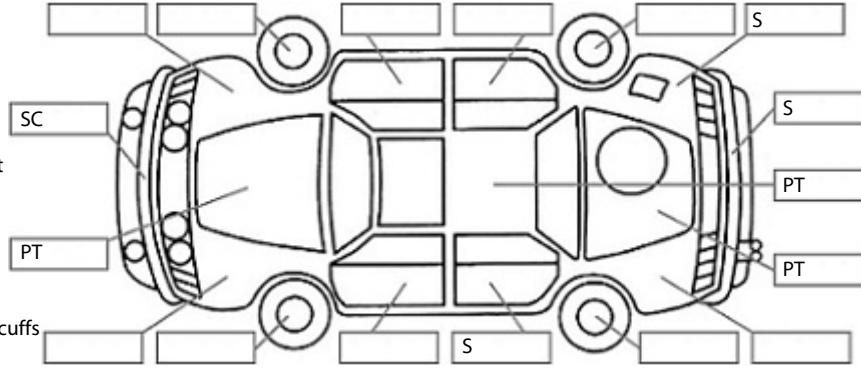

**Key:**

- S = scratch
- D = dent
- R = rust
- PT = paint defect
- C = crack
- P = pin dent
- \* = decals
- SC = stone chips
- W = significant scuffs

Note: some defects & blemishes may not be displayed in the diagram

**Body Inspection Comments**

Left headlight lens crazy cracking.  
Right headlight has paint on it.

Conditions During Body Inspection: Dry

**Under Carriage & Under Bonnet Inspection Comments**

Messy wiring in engine bay.