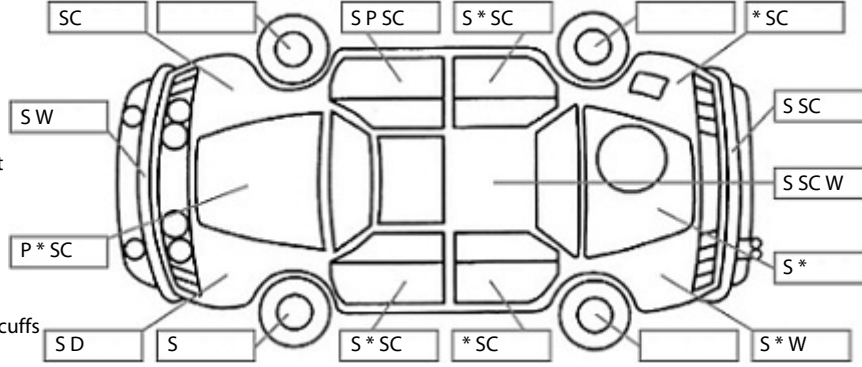

Make: Nissan	Model: NV350	Body Style: Van
Year: 2017	Registration: PSJ781	Reg Expiry: 24 Jan 2025
WoF Expiry: 13 Dec 2025	Odometer: 118,058 Kms	Good No: 25088125
VIN: 7AT0DH8RX23045035	Next Service: 128,051km	Service History: No

Key:

- S = scratch
- D = dent
- R = rust
- PT = paint defect
- C = crack
- P = pin dent
- * = decals
- SC = stone chips
- W = significant scuffs

Body Inspection Comments

Note: some defects & blemishes may not be displayed in the diagram

Left and right cant rails dented

Conditions During Body Inspection: Dry

Under Carriage & Under Bonnet Inspection Comments

Interior Comments

Seats	Good
Carpets	Good
Panels	Good
Dashboard	Good

General Comments