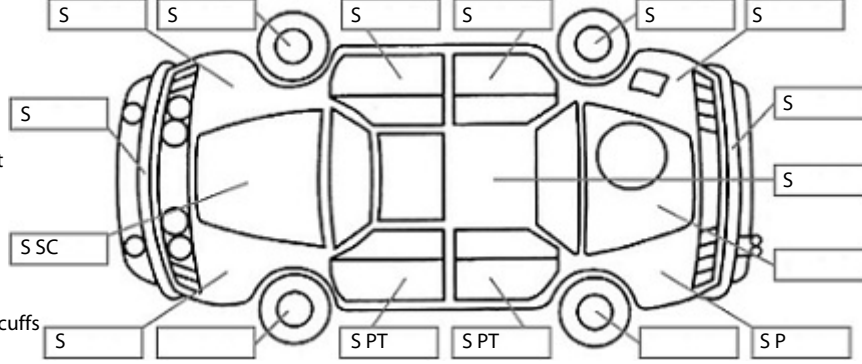

Make: Nissan	Model: NV350	Body Style: Van
Year: 2017	Registration: PQL632	Reg Expiry: 07 Dec 2024
WoF Expiry: 04 Dec 2025	Odometer: 95,990 Kms	Good No: 25088092
VIN: 7AT0DH8RX22044944	Next Service: 105,498km	Service History: No

Key:

- S = scratch
- D = dent
- R = rust
- PT = paint defect
- C = crack
- P = pin dent
- * = decals
- SC = stone chips
- W = significant scuffs

Body Inspection Comments

Drivers inner sill worn.

Note: some defects & blemishes may not be displayed in the diagram

Conditions During Body Inspection: Dry

Under Carriage & Under Bonnet Inspection Comments

Interior Comments

Seats	Small rip in drivers seat
Carpets	Average
Panels	Average
Dashboard	Good

General Comments

Boot trim torn.
No keys for roof racks.

Road Conditions During Test Drive: Dry

Engine Timing Mechanism: Timing Chain
Evidence of Cam Belt Replacement: Not Applicable Kms:

	Pass	Fail	N/A
Engine			
Oil level	✓		
Smoke & fumes	✓		
Performance	✓		
Noise	✓		
Cooling System			
Coolant condition	✓		
Performance	✓		
Radiator / Hoses (visual)	✓		
Transmission			
Operation	✓		
Noise	✓		
Clutch	✓		
CV joints			✓
Wheel bearings	✓		
Brakes			
Performance	✓		
Hand Brake	✓		
Tyres (lowest observed tread depth of tyres)			
Left front	6.0	mm	
Right front	6.0	mm	
Left rear	5.0	mm	
Right rear	4.0	mm	
Spare	Yes		
Suspension			
Suspension performance	✓		
Steering performance	✓		
Shock absorbers	✓		
Air Conditioning / Heater			
Operation	✓		
Electrical / Accessories			
Head lights	✓		
Tail lights	✓		
Indicators	✓		
Dashboard warning lights	✓		
Wipers (front & rear)	✓		
Window winder FL	✓		
Window winder FR	✓		
Window winder RL			✓
Window winder RR			✓
Rear view mirrors	✓		
Radio (basic test only)	✓		
CD (basic test only)	✓		
Number of keys	1		
Central locking	✓		
Remote locking	✓		
Sat. Nav. (basic test only)			✓
Reversing camera	✓		