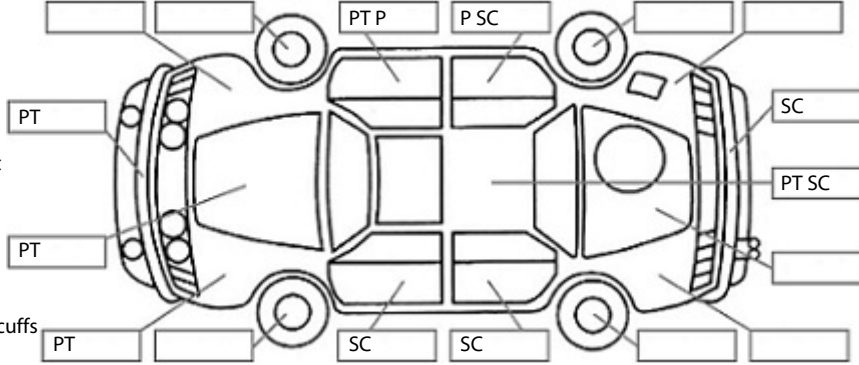

**Key:**

- S = scratch
- D = dent
- R = rust
- PT = paint defect
- C = crack
- P = pin dent
- \* = decals
- SC = stone chips
- W = significant scuffs

Body Inspection Comments

Spider rust on roof drivers door