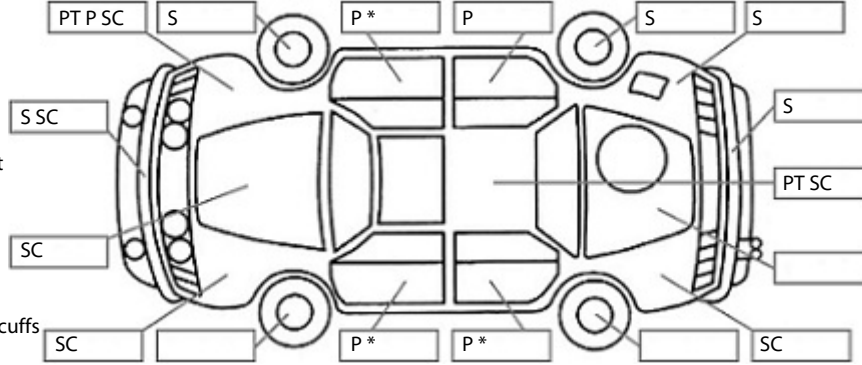

Key:

- S = scratch
- D = dent
- R = rust
- PT = paint defect
- C = crack
- P = pin dent
- * = decals
- SC = stone chips
- W = significant scuffs

Body Inspection Comments

Poor repair on roof.

Note: some defects & blemishes may not be displayed in the diagram

Conditions During Body Inspection: Dry

Under Carriage & Under Bonnet Inspection Comments

Interior Comments

Seats	Small rip in driver seat.
Carpets	Average
Panels	Average
Dashboard	Good

General Comments

Dipstick is broken. Steering wheel is worn. No keys for roof racks. Minor oil leak. Engine under tray damaged. Brake pedal is pulsating.

Road Conditions During Test Drive: Dry

Engine Timing Mechanism: Timing Chain
Evidence of Cam Belt Replacement: Not Applicable Kms:

	Pass	Fail	N/A
Engine			
Oil level	✓		
Smoke & fumes	✓		
Performance	✓		
Noise	✓		
Cooling System			
Coolant condition	✓		
Performance	✓		
Radiator / Hoses (visual)	✓		
Transmission			
Operation	✓		
Noise	✓		
Clutch			✓
CV joints	✓		
Wheel bearings	✓		
Brakes			
Performance		✓	
Hand Brake	✓		
Tyres (lowest observed tread depth of tyres)			
Left front	5.0	mm	
Right front	4.0	mm	
Left rear	4.0	mm	
Right rear	4.0	mm	
Spare	Yes		
Suspension			
Suspension performance	✓		
Steering performance	✓		
Shock absorbers	✓		
Air Conditioning / Heater			
Operation	✓		
Electrical / Accessories			
Head lights	✓		
Tail lights	✓		
Indicators	✓		
Dashboard warning lights	✓		
Wipers (front & rear)	✓		
Window winder FL	✓		
Window winder FR	✓		
Window winder RL	✓		
Window winder RR	✓		
Rear view mirrors	✓		
Radio (basic test only)	✓		
CD (basic test only)	✓		
Number of keys	2		
Central locking	✓		
Remote locking	✓		
Sat. Nav. (basic test only)			✓
Reversing camera	✓		