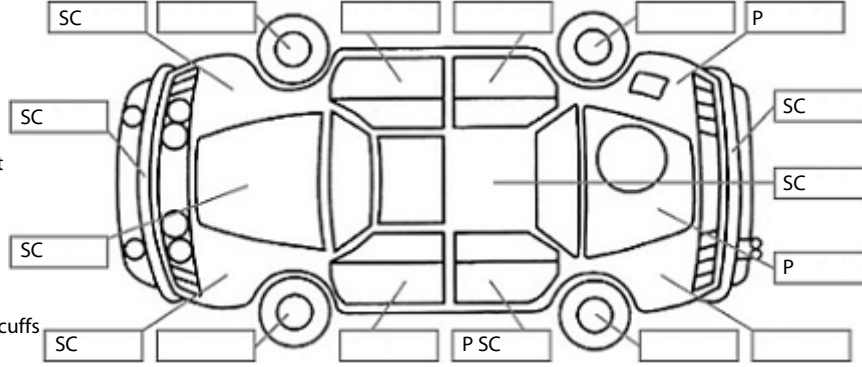

**Key:**

- S = scratch
- D = dent
- R = rust
- PT = paint defect
- C = crack
- P = pin dent
- \* = decals
- SC = stone chips
- W = significant scuffs

Body Inspection Comments

Stonechip in windscreen

Note: some defects & blemishes may not be displayed in the diagram

Engine Timing Mechanism: Timing Chain  
Evidence of Cam Belt Replacement: Not Applicable Kms:

	Pass	Fail	N/A
<b>Engine</b>			
Oil level	✓		
Smoke & fumes	✓		
Performance	✓		
Noise	✓		
<b>Cooling System</b>			
Coolant condition	✓		
Performance	✓		
Radiator / Hoses (visual)	✓		
<b>Transmission</b>			
Operation	✓		
Noise	✓		
Clutch			✓
CV joints	✓		
Wheel bearings	✓		
<b>Brakes</b>			
Performance	✓		
Hand Brake	✓		
<b>Tyres</b> (lowest observed tread depth of tyres)			
Left front	4.5	mm	
Right front	5.0	mm	
Left rear	4.5	mm	
Right rear	4.5	mm	
Spare	Yes		
<b>Suspension</b>			
Suspension performance	✓		
Steering performance	✓		
Shock absorbers	✓		
<b>Air Conditioning / Heater</b>			
Operation	✓		
<b>Electrical / Accessories</b>			
Head lights	✓		
Tail lights	✓		
Indicators	✓		
Dashboard warning lights	✓		
Wipers (front & rear)	✓		
Window winder FL	✓		
Window winder FR	✓		
Window winder RL	✓		
Window winder RR	✓		
Rear view mirrors	✓		
Radio (basic test only)	✓		
CD (basic test only)			✓
Number of keys	2		
Central locking	✓		
Remote locking	✓		
Sat. Nav. (basic test only)	✓		
Reversing camera	✓		