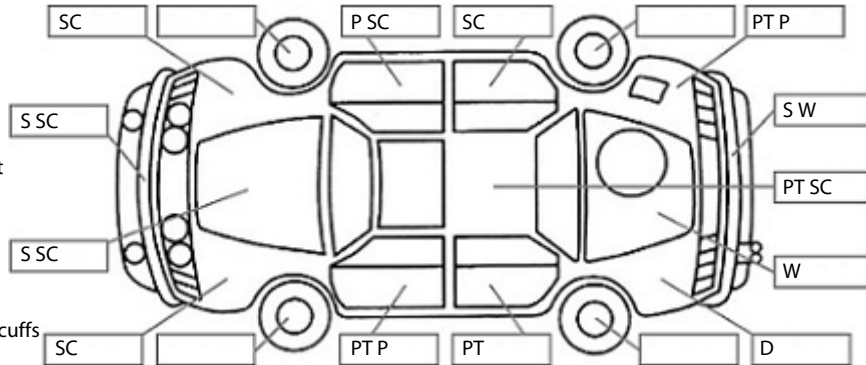

**Key:**

- S = scratch
- D = dent
- R = rust
- PT = paint defect
- C = crack
- P = pin dent
- \* = decals
- SC = stone chips
- W = significant scuffs

**Body Inspection Comments**

Spider rust on roof  
 Left A pillar and Cant rail scuffed  
 Right lower door mouldings scratches

**General Comments**

Road Conditions During Test Drive: Dry

Engine Timing Mechanism: Timing Chain  
 Evidence of Cam Belt Replacement: Not Applicable Kms:

	Pass	Fail	N/A
<b>Engine</b>			
Oil level	✓		
Smoke & fumes	✓		
Performance	✓		
Noise	✓		
<b>Cooling System</b>			
Coolant condition	✓		
Performance	✓		
Radiator / Hoses (visual)	✓		
<b>Transmission</b>			
Operation	✓		
Noise	✓		
Clutch			✓
CV joints	✓		
Wheel bearings	✓		
<b>Brakes</b>			
Performance	✓		
Hand Brake	✓		
<b>Tyres</b> (lowest observed tread depth of tyres)			
Left front	2.0	mm	
Right front	1.5	mm	
Left rear	1.5	mm	
Right rear	2.0	mm	
Spare	Yes		
<b>Suspension</b>			
Suspension performance	✓		
Steering performance	✓		
Shock absorbers	✓		
<b>Air Conditioning / Heater</b>			
Operation	✓		
<b>Electrical / Accessories</b>			
Head lights	✓		
Tail lights	✓		
Indicators	✓		
Dashboard warning lights	✓		
Wipers (front & rear)	✓		
Window winder FL	✓		
Window winder FR	✓		
Window winder RL	✓		
Window winder RR	✓		
Rear view mirrors	✓		
Radio (basic test only)	✓		
CD (basic test only)			✓
Number of keys	2		
Central locking	✓		
Remote locking	✓		
Sat. Nav. (basic test only)	✓		
Reversing camera	✓		