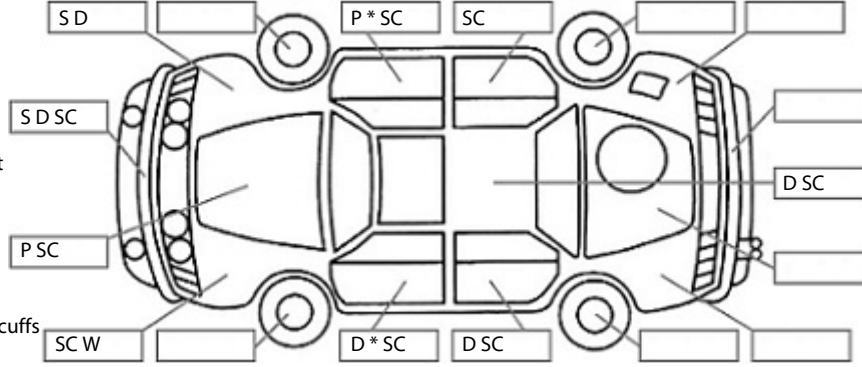

**Key:**

- S = scratch
- D = dent
- R = rust
- PT = paint defect
- C = crack
- P = pin dent
- \* = decals
- SC = stone chips
- W = significant scuffs

**Body Inspection Comments**

Note: some defects & blemishes may not be displayed in the diagram

- Running boards bent.
- Right cant rail dented.
- Rear panel on deck bent.
- Rear mud guards bent.
- Chipped windscreen.

Conditions During Body Inspection: Dry

**Under Carriage & Under Bonnet Inspection Comments**