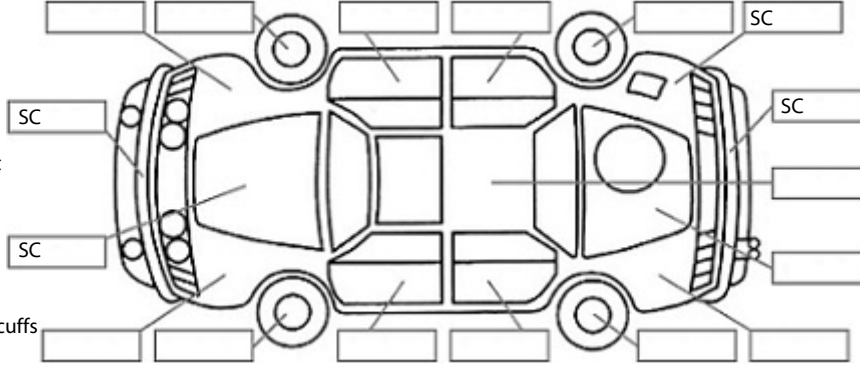

Key:

- S = scratch
- D = dent
- R = rust
- PT = paint defect
- C = crack
- P = pin dent
- * = decals
- SC = stone chips
- W = significant scuffs

Body Inspection Comments

Note: some defects & blemishes may not be displayed in the diagram

Engine Timing Mechanism: Timing Chain
Evidence of Cam Belt Replacement: Not Applicable Kms:

	Pass	Fail	N/A
Engine			
Oil level	✓		
Smoke & fumes	✓		
Performance	✓		
Noise	✓		
Cooling System			
Coolant condition	✓		
Performance	✓		
Radiator / Hoses (visual)	✓		
Transmission			
Operation	✓		
Noise	✓		
Clutch			✓
CV joints	✓		
Wheel bearings	✓		
Brakes			
Performance	✓		
Hand Brake	✓		
Tyres (lowest observed tread depth of tyres)			
Left front	5.5	mm	
Right front	6	mm	
Left rear	5	mm	
Right rear	5.5	mm	
Spare	Yes		
Suspension			
Suspension performance	✓		
Steering performance	✓		
Shock absorbers	✓		
Air Conditioning / Heater			
Operation	✓		
Electrical / Accessories			
Head lights	✓		
Tail lights	✓		
Indicators	✓		
Dashboard warning lights	✓		
Wipers (front & rear)	✓		
Window winder FL	✓		
Window winder FR	✓		
Window winder RL	✓		
Window winder RR	✓		
Rear view mirrors	✓		
Radio (basic test only)	✓		
CD (basic test only)			✓
Number of keys	1		
Central locking	✓		
Remote locking	✓		
Sat. Nav. (basic test only)			✓
Reversing camera	✓		