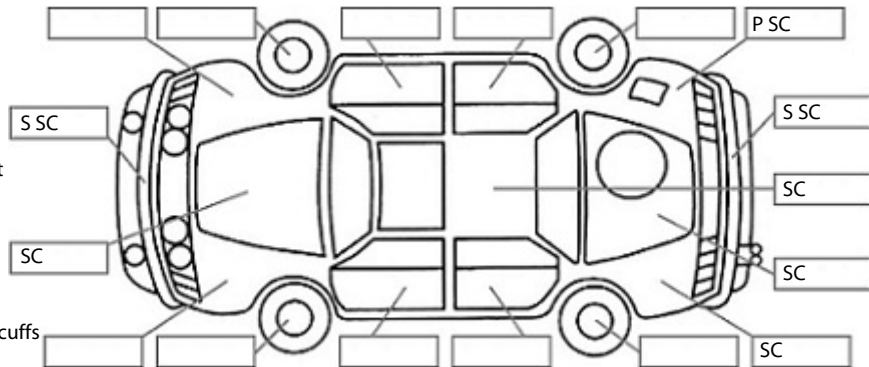

Key:

- S = scratch
- D = dent
- R = rust
- PT = paint defect
- C = crack
- P = pin dent
- * = decals
- SC = stone chips
- W = significant scuffs

Body Inspection Comments

Chip in windscreen.
RH mirror indicator lens cracked.