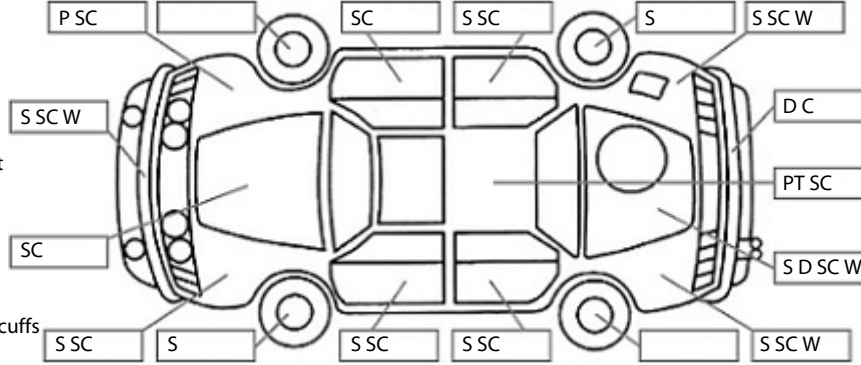

<b>Make:</b> Holden	<b>Model:</b> Rodeo 4X4	<b>Body Style:</b> Utility
<b>Year:</b> 2008	<b>Registration:</b> EJZ68	<b>Reg Expiry:</b> 12 Dec 2024
<b>WoF Expiry:</b> 09 Sep 2025	<b>Odometer:</b> 326,426 Kms	<b>Good No:</b> 25086876
<b>VIN:</b> MPATFS85H8H523607	<b>Next Service:</b> 329,427 kms	<b>Service History:</b> No

**Key:**

- S = scratch
- D = dent
- R = rust
- PT = paint defect
- C = crack
- P = pin dent
- \* = decals
- SC = stone chips
- W = significant scuffs

**Body Inspection Comments**

Note: some defects & blemishes may not be displayed in the diagram

Tape holding left front and left rear monsoon shields on,  
Cargo cover straps broken,

**Conditions During Body Inspection:**

**Under Carriage & Under Bonnet Inspection Comments**

**Interior Comments**

Seats	Good
Carpets	Good
Panels	Good
Dashboard	Good

**General Comments**

Road Conditions During Test Drive: Dry

Engine Timing Mechanism: Timing Chain  
Evidence of Cam Belt Replacement: Not Applicable Kms:

	Pass	Fail	N/A
<b>Engine</b>			
Oil level	✓		
Smoke & fumes	✓		
Performance	✓		
Noise	✓		
<b>Cooling System</b>			
Coolant condition	✓		
Performance	✓		
Radiator / Hoses (visual)	✓		
<b>Transmission</b>			
Operation	✓		
Noise	✓		
Clutch	✓		
CV joints	✓		
Wheel bearings	✓		
<b>Brakes</b>			
Performance	✓		
Hand Brake	✓		
<b>Tyres</b> (lowest observed tread depth of tyres)			
Left front	8.5	mm	
Right front	8.0	mm	
Left rear	3.0	mm	
Right rear	2.5	mm	
Spare	Yes		
<b>Suspension</b>			
Suspension performance	✓		
Steering performance	✓		
Shock absorbers	✓		
<b>Air Conditioning / Heater</b>			
Operation	✓		
<b>Electrical / Accessories</b>			
Head lights	✓		
Tail lights	✓		
Indicators	✓		
Dashboard warning lights	✓		
Wipers (front & rear)	✓		
Window winder FL	✓		
Window winder FR	✓		
Window winder RL	✓		
Window winder RR	✓		
Rear view mirrors	✓		
Radio (basic test only)	✓		
CD (basic test only)	✓		
Number of keys	1		
Central locking	✓		
Remote locking	✓		
Sat. Nav. (basic test only)			✓
Reversing camera			✓