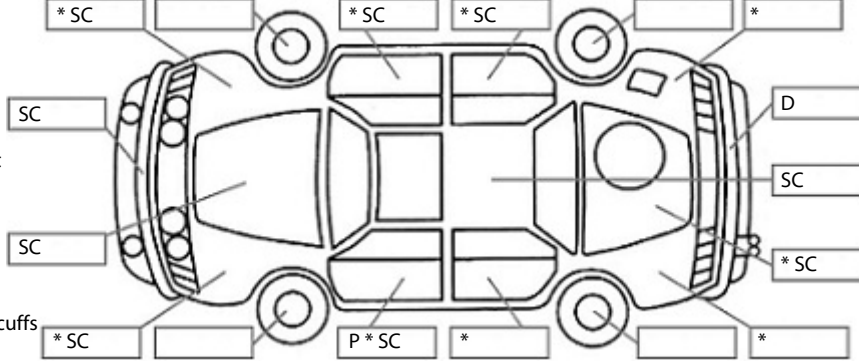

**Key:**

- S = scratch
- D = dent
- R = rust
- PT = paint defect
- C = crack
- P = pin dent
- \* = decals
- SC = stone chips
- W = significant scuffs

Body Inspection Comments

Chip in windscreen.

Note: some defects & blemishes may not be displayed in the diagram

Engine Timing Mechanism: Timing Chain  
Evidence of Cam Belt Replacement: Not Applicable Kms:

	Pass	Fail	N/A
<b>Engine</b>			
Oil level	✓		
Smoke & fumes	✓		
Performance	✓		
Noise	✓		
<b>Cooling System</b>			
Coolant condition	✓		
Performance	✓		
Radiator / Hoses (visual)	✓		
<b>Transmission</b>			
Operation	✓		
Noise	✓		
Clutch			✓
CV joints			✓
Wheel bearings	✓		
<b>Brakes</b>			
Performance	✓		
Hand Brake	✓		
<b>Tyres</b> (lowest observed tread depth of tyres)			
Left front	6.5	mm	
Right front	6.5	mm	
Left rear	2	mm	
Right rear	2	mm	
Spare	Yes		
<b>Suspension</b>			
Suspension performance	✓		
Steering performance	✓		
Shock absorbers	✓		
<b>Air Conditioning / Heater</b>			
Operation	✓		
<b>Electrical / Accessories</b>			
Head lights	✓		
Tail lights	✓		
Indicators	✓		
Dashboard warning lights	✓		
Wipers (front & rear)	✓		
Window winder FL	✓		
Window winder FR	✓		
Window winder RL	✓		
Window winder RR	✓		
Rear view mirrors	✓		
Radio (basic test only)	✓		
CD (basic test only)	✓		
Number of keys	1		
Central locking	✓		
Remote locking	✓		
Sat. Nav. (basic test only)	✓		
Reversing camera	✓		