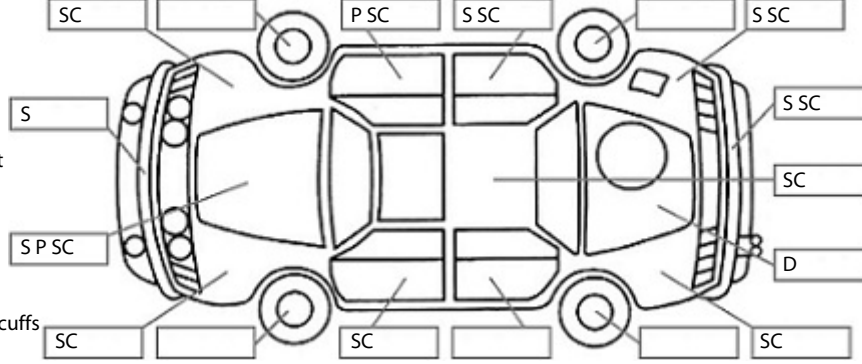

Key:

- S = scratch
- D = dent
- R = rust
- PT = paint defect
- C = crack
- P = pin dent
- * = decals
- SC = stone chips
- W = significant scuffs

Note: some defects & blemishes may not be displayed in the diagram

Body Inspection Comments

RH taillight cracked.
RF sill step plate worn.

Conditions During Body Inspection: Dry

Under Carriage & Under Bonnet Inspection Comments

Interior Comments

Seats	Good
Carpets	Good
Panels	Average
Dashboard	Average, Holes drilled in dash