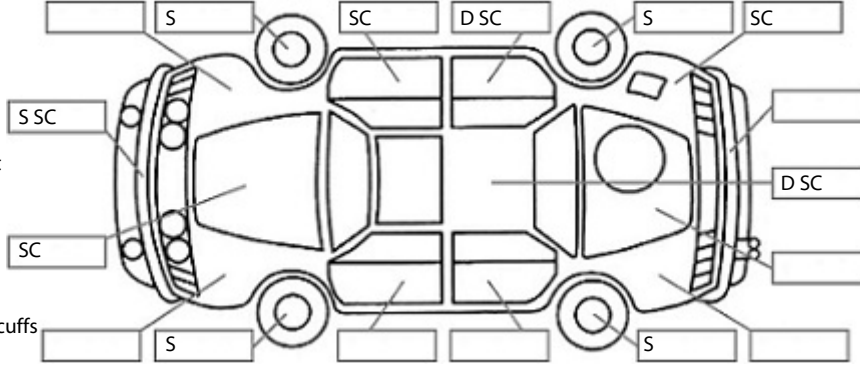

Key:

- S = scratch
- D = dent
- R = rust
- PT = paint defect
- C = crack
- P = pin dent
- * = decals
- SC = stone chips
- W = significant scuffs

Body Inspection Comments

RF sill step plate slightly worn

Note: some defects & blemishes may not be displayed in the diagram

Engine Timing Mechanism: Timing Chain
Evidence of Cam Belt Replacement: Not Applicable Kms:

	Pass	Fail	N/A
Engine			
Oil level	✓		
Smoke & fumes	✓		
Performance	✓		
Noise	✓		
Cooling System			
Coolant condition	✓		
Performance	✓		
Radiator / Hoses (visual)	✓		
Transmission			
Operation	✓		
Noise	✓		
Clutch			✓
CV joints	✓		
Wheel bearings	✓		
Brakes			
Performance	✓		
Hand Brake	✓		
Tyres (lowest observed tread depth of tyres)			
Left front	4.5	mm	
Right front	4.5	mm	
Left rear	4.0	mm	
Right rear	4.0	mm	
Spare	Yes		
Suspension			
Suspension performance	✓		
Steering performance	✓		
Shock absorbers	✓		
Air Conditioning / Heater			
Operation	✓		
Electrical / Accessories			
Head lights	✓		
Tail lights	✓		
Indicators	✓		
Dashboard warning lights	✓		
Wipers (front & rear)	✓		
Window winder FL	✓		
Window winder FR	✓		
Window winder RL	✓		
Window winder RR	✓		
Rear view mirrors	✓		
Radio (basic test only)	✓		
CD (basic test only)			✓
Number of keys	2		
Central locking	✓		
Remote locking	✓		
Sat. Nav. (basic test only)	✓		
Reversing camera	✓		