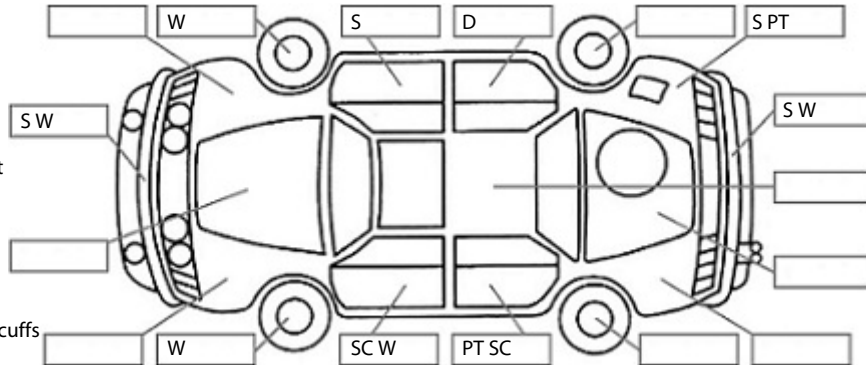

**Key:**

- S = scratch
- D = dent
- R = rust
- PT = paint defect
- C = crack
- P = pin dent
- \* = decals
- SC = stone chips
- W = significant scuffs

**Body Inspection Comments**

Note: some defects & blemishes may not be displayed in the diagram