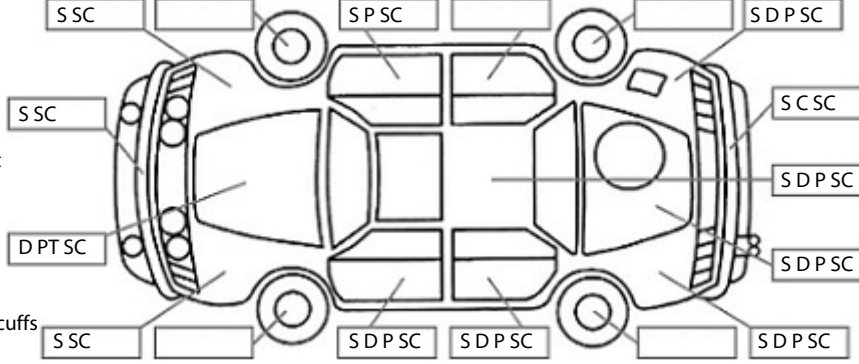

Key:

- S = scratch
- D = dent
- R = rust
- PT = paint defect
- C = crack
- P = pin dent
- * = decals
- SC = stone chips
- W = significant scuffs

Note: some defects & blemishes may not be displayed in the diagram

Body Inspection Comments

Front bumper tow eye cover missing.
Tailgate mirror removed.

Conditions During Body Inspection: Dry

Under Carriage & Under Bonnet Inspection Comments

Minor engine oil leak.

Interior Comments