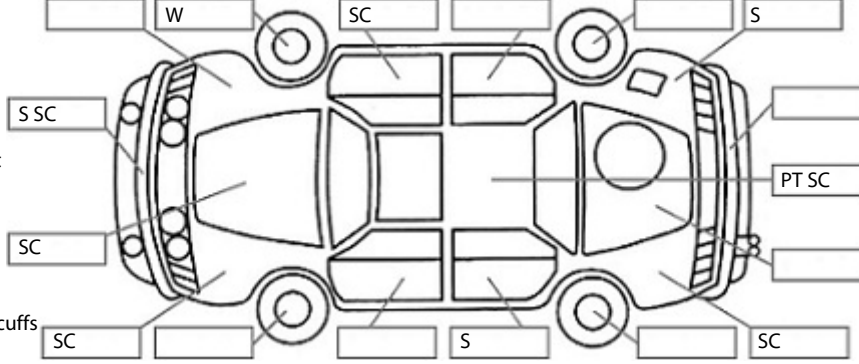

Key:

- S = scratch
- D = dent
- R = rust
- PT = paint defect
- C = crack
- P = pin dent
- * = decals
- SC = stone chips
- W = significant scuffs

Note: some defects & blemishes may not be displayed in the diagram

Body Inspection Comments

Chips & scratches on step plates
Paint defect left cant rail
Gouge left inner wheel arch

Conditions During Body Inspection: Dry

Under Carriage & Under Bonnet Inspection Comments

Interior Comments