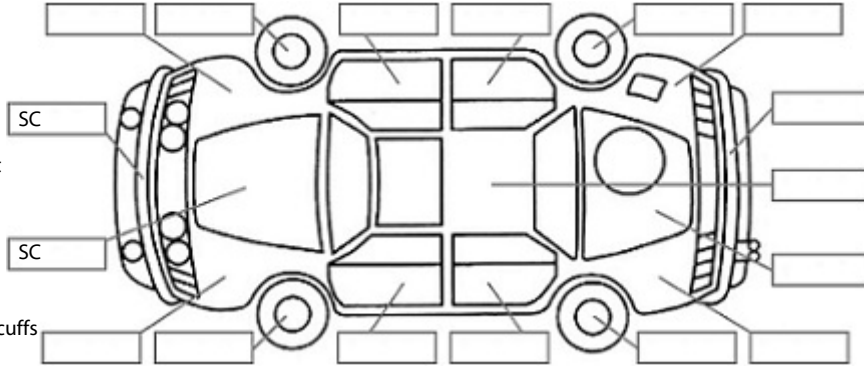

Make: Suzuki	Model: S-Cross	Body Style: SUV
Year: 2023	Registration: PWY27	Reg Expiry: 25 Apr 2025
WoF Expiry: 26 Apr 2026	Odometer: 12,009 Kms	Good No: 25056020
VIN: TSMJYAA2S00A70012	Next Service: 25,300kms	Service History: Yes

Key:

- S = scratch
- D = dent
- R = rust
- PT = paint defect
- C = crack
- P = pin dent
- * = decals
- SC = stone chips
- W = significant scuffs

Body Inspection Comments

Note: some defects & blemishes may not be displayed in the diagram