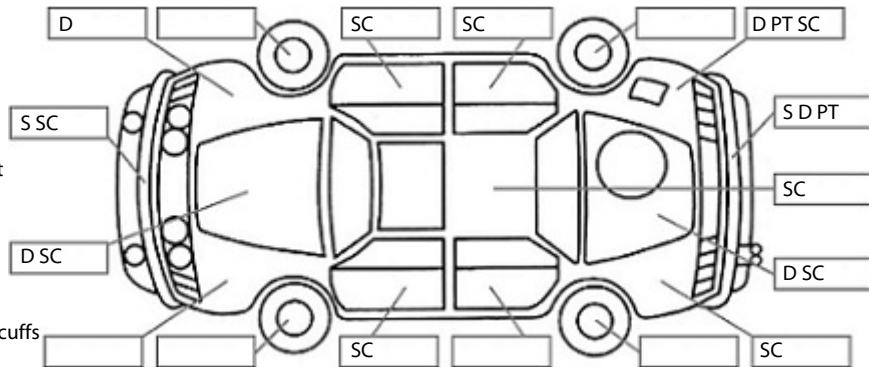

Key:

- S = scratch
- D = dent
- R = rust
- PT = paint defect
- C = crack
- P = pin dent
- * = decals
- SC = stone chips
- W = significant scuffs

Body Inspection Comments

Note: some defects & blemishes may not be displayed in the diagram

Front bumper RH fog light trim missing.
Rear canopy door handle doesn't push in.

Conditions During Body Inspection: Wet

Under Carriage & Under Bonnet Inspection Comments

Interior Comments

Seats	Good
Carpets	Good
Panels	Average, holes drilled in centre console area.
Dashboard	Good