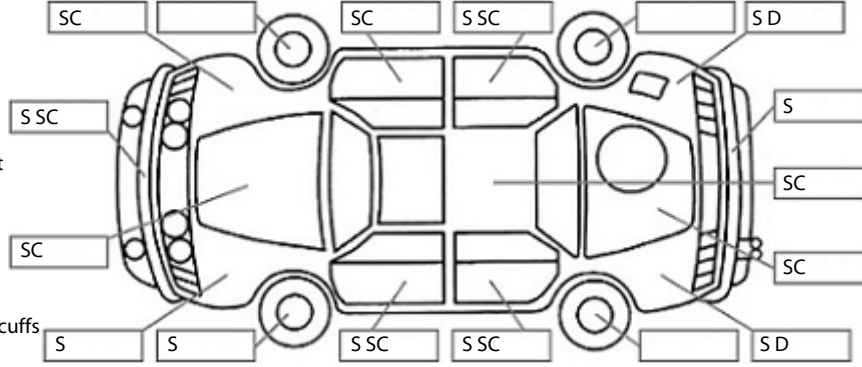

Key:

- S = scratch
- D = dent
- R = rust
- PT = paint defect
- C = crack
- P = pin dent
- * = decals
- SC = stone chips
- W = significant scuffs

Body Inspection Comments

Rear bumper insert needs refitting better.