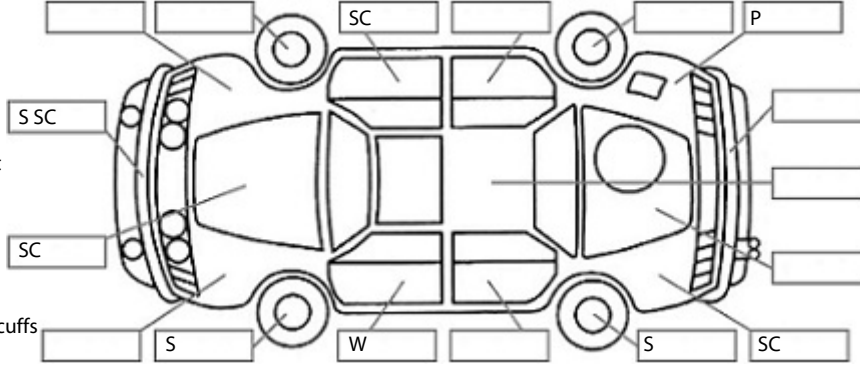

Key:

- S = scratch
- D = dent
- R = rust
- PT = paint defect
- C = crack
- P = pin dent
- * = decals
- SC = stone chips
- W = significant scuffs

Body Inspection Comments

Chips on right sill.

Note: some defects & blemishes may not be displayed in the diagram

Engine Timing Mechanism: Timing Chain
Evidence of Cam Belt Replacement: Not Applicable Kms:

	Pass	Fail	N/A
Engine			
Oil level	✓		
Smoke & fumes	✓		
Performance	✓		
Noise	✓		
Cooling System			
Coolant condition	✓		
Performance	✓		
Radiator / Hoses (visual)	✓		
Transmission			
Operation	✓		
Noise	✓		
Clutch			✓
CV joints	✓		
Wheel bearings	✓		
Brakes			
Performance	✓		
Hand Brake	✓		
Tyres (lowest observed tread depth of tyres)			
Left front	4	mm	
Right front	4	mm	
Left rear	3	mm	
Right rear	3	mm	
Spare		Yes	
Suspension			
Suspension performance	✓		
Steering performance	✓		
Shock absorbers	✓		
Air Conditioning / Heater			
Operation	✓		
Electrical / Accessories			
Head lights	✓		
Tail lights	✓		
Indicators	✓		
Dashboard warning lights	✓		
Wipers (front & rear)	✓		
Window winder FL	✓		
Window winder FR	✓		
Window winder RL	✓		
Window winder RR	✓		
Rear view mirrors	✓		
Radio (basic test only)	✓		
CD (basic test only)			✓
Number of keys	1		
Central locking	✓		
Remote locking	✓		
Sat. Nav. (basic test only)	✓		
Reversing camera	✓		