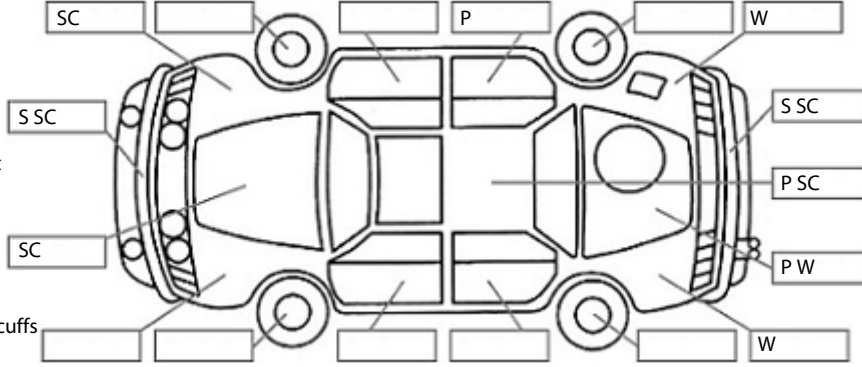

Key:

- S = scratch
- D = dent
- R = rust
- PT = paint defect
- C = crack
- P = pin dent
- * = decals
- SC = stone chips
- W = significant scuffs

Body Inspection Comments

Note: some defects & blemishes may not be displayed in the diagram

Left running board end cap is broken.
Right wing mirror indicator lens cracked.
Holes in roof gutter mouldings.
Right sill panel worn.

Conditions During Body Inspection: Dry

Under Carriage & Under Bonnet Inspection Comments

Interior Comments

Seats	Average, drivers seat is torn.
Carpets	Good
Panels	Average
Dashboard	Good, steering wheel is worn.

General Comments

Road Conditions During Test Drive: Dry

Engine Timing Mechanism: Timing Chain
Evidence of Cam Belt Replacement: Not Applicable Kms: