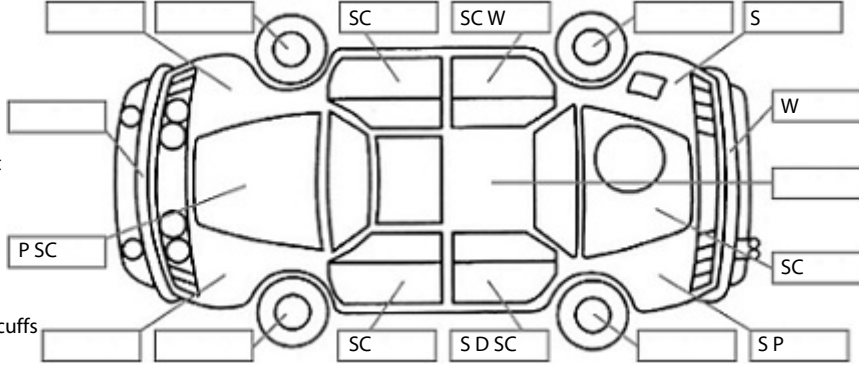

**Key:**

- S = scratch
- D = dent
- R = rust
- PT = paint defect
- C = crack
- P = pin dent
- \* = decals
- SC = stone chips
- W = significant scuffs

Body Inspection Comments

Scratches on grille.

Note: some defects & blemishes may not be displayed in the diagram

General Comments

Diesel auto SWB low roof van.

Road Conditions During Test Drive: Dry

Engine Timing Mechanism: Timing Chain  
Evidence of Cam Belt Replacement: Not Applicable Kms:

	Pass	Fail	N/A
<b>Engine</b>			
Oil level	✓		
Smoke & fumes	✓		
Performance	✓		
Noise	✓		
<b>Cooling System</b>			
Coolant condition	✓		
Performance	✓		
Radiator / Hoses (visual)	✓		
<b>Transmission</b>			
Operation	✓		
Noise	✓		
Clutch			✓
CV joints	✓		
Wheel bearings	✓		
<b>Brakes</b>			
Performance	✓		
Hand Brake	✓		
<b>Tyres</b> (lowest observed tread depth of tyres)			
Left front	6.0	mm	
Right front	6.0	mm	
Left rear	7.0	mm	
Right rear	7.0	mm	
Spare	Yes		
<b>Suspension</b>			
Suspension performance	✓		
Steering performance	✓		
Shock absorbers	✓		
<b>Air Conditioning / Heater</b>			
Operation	✓		
<b>Electrical / Accessories</b>			
Head lights	✓		
Tail lights	✓		
Indicators	✓		
Dashboard warning lights	✓		
Wipers (front & rear)	✓		
Window winder FL	✓		
Window winder FR	✓		
Window winder RL			✓
Window winder RR			✓
Rear view mirrors	✓		
Radio (basic test only)	✓		
CD (basic test only)			✓
Number of keys	2		
Central locking	✓		
Remote locking	✓		
Sat. Nav. (basic test only)	✓		
Reversing camera	✓		