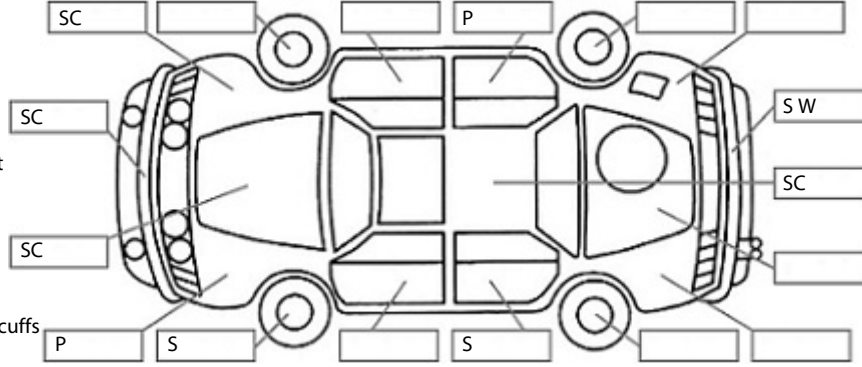

Key:

- S = scratch
- D = dent
- R = rust
- PT = paint defect
- C = crack
- P = pin dent
- * = decals
- SC = stone chips
- W = significant scuffs

Body Inspection Comments

Right wing mirror indicator lens cracked.