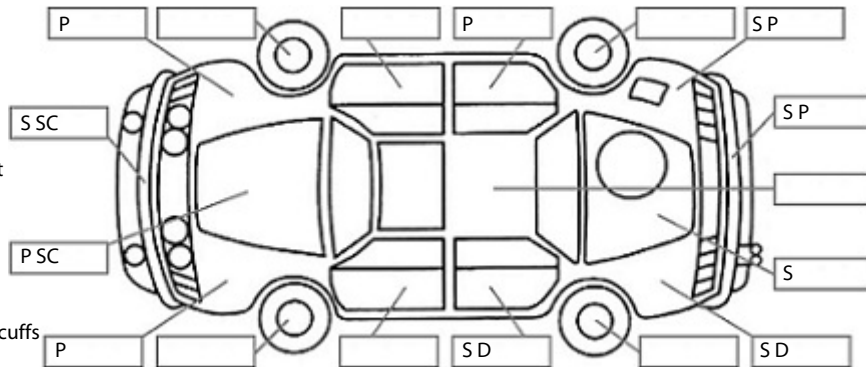

**Key:**

- S = scratch
- D = dent
- R = rust
- PT = paint defect
- C = crack
- P = pin dent
- \* = decals
- SC = stone chips
- W = significant scuffs

**Body Inspection Comments**

Stone chip in windscreen.  
High stop light broken.