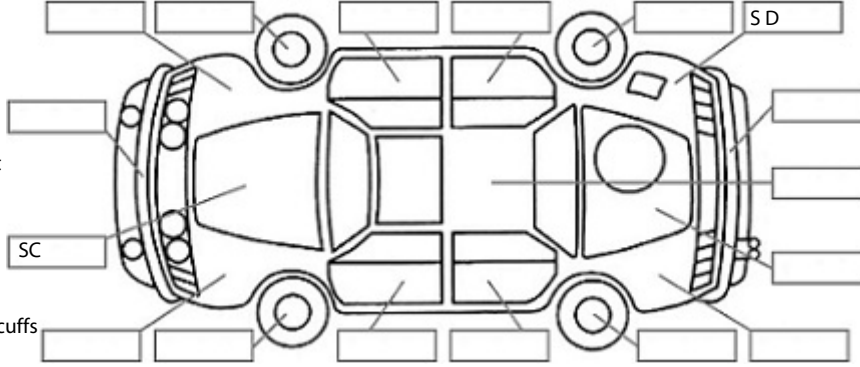

Make: Jeep	Model: Gladiator	Body Style: Utility
Year: 2022	Registration: PCH354	Reg Expiry: 24 Aug 2024
WoF Expiry: 25 Feb 2025	Odometer: 33,720 Kms	Good No: 25054607
VIN: 1C6JJTDG2ML625120	Next Service: 40,000 kms	Service History: No

Key:

- S = scratch
- D = dent
- R = rust
- PT = paint defect
- C = crack
- P = pin dent
- * = decals
- SC = stone chips
- W = significant scuffs

Body Inspection Comments

Note: some defects & blemishes may not be displayed in the diagram