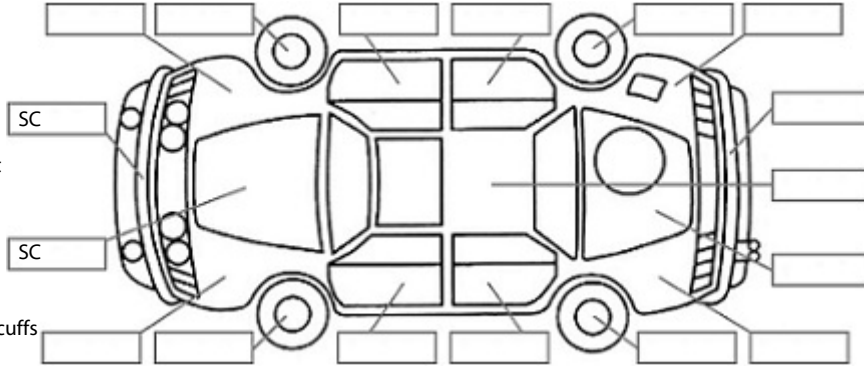

**Key:**

- S = scratch
- D = dent
- R = rust
- PT = paint defect
- C = crack
- P = pin dent
- \* = decals
- SC = stone chips
- W = significant scuffs

**Body Inspection Comments**

Stone chip in windscreen CVA.