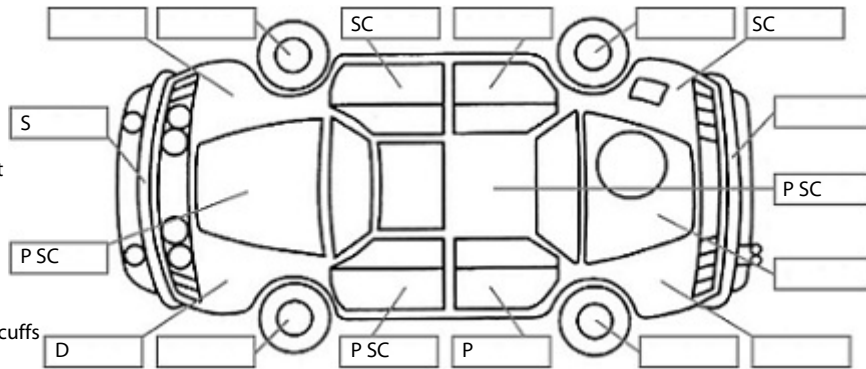

Make: Volkswagen	Model: Crafter	Body Style: Minibus
Year: 2018	Registration: LJC265	Reg Expiry: 26 Oct 2024
WoF Expiry: 22 Apr 2025	Odometer: 108,060 Kms	Good No: 25053932
VIN: WV1ZZZSYZJ9024005	Next Service: 113,274kms	Service History: Yes

Key:

- S = scratch
- D = dent
- R = rust
- PT = paint defect
- C = crack
- P = pin dent
- * = decals
- SC = stone chips
- W = significant scuffs

Body Inspection Comments

Left tail light cracked.
Chipped windscreen.

Note: some defects & blemishes may not be displayed in the diagram

Conditions During Body Inspection: Dry

Under Carriage & Under Bonnet Inspection Comments

Interior Comments

Seats	Average
Carpets	Average
Panels	Average
Dashboard	Average