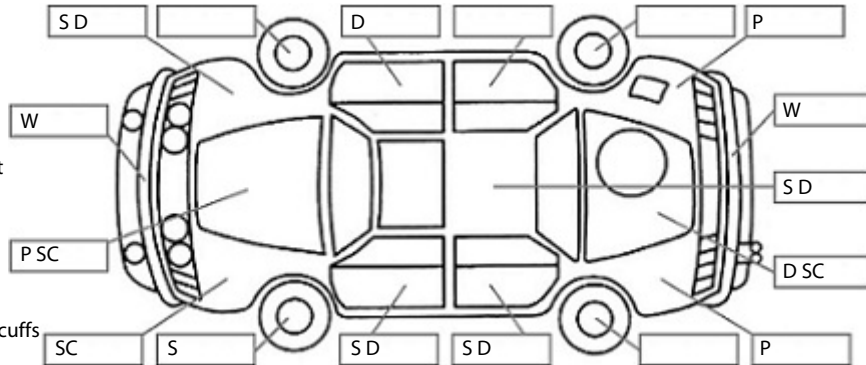

**Key:**

- S = scratch
- D = dent
- R = rust
- PT = paint defect
- C = crack
- P = pin dent
- \* = decals
- SC = stone chips
- W = significant scuffs

**Body Inspection Comments**

Note: some defects & blemishes may not be displayed in the diagram