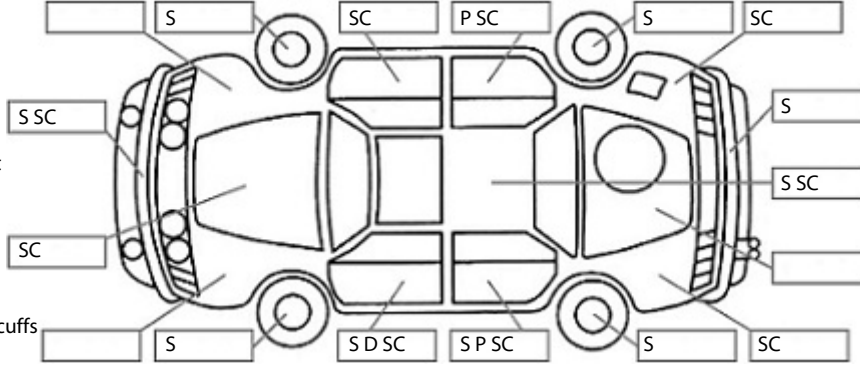

**Key:**

- S = scratch
- D = dent
- R = rust
- PT = paint defect
- C = crack
- P = pin dent
- \* = decals
- SC = stone chips
- W = significant scuffs

Body Inspection Comments

Note: some defects & blemishes may not be displayed in the diagram

Engine Timing Mechanism: Timing Chain  
Evidence of Cam Belt Replacement: Not Applicable Kms:

	Pass	Fail	N/A
<b>Engine</b>			
Oil level	✓		
Smoke & fumes	✓		
Performance	✓		
Noise	✓		
<b>Cooling System</b>			
Coolant condition	✓		
Performance	✓		
Radiator / Hoses (visual)	✓		
<b>Transmission</b>			
Operation	✓		
Noise	✓		
Clutch			✓
CV joints	✓		
Wheel bearings	✓		
<b>Brakes</b>			
Performance	✓		
Hand Brake	✓		
<b>Tyres</b> (lowest observed tread depth of tyres)			
Left front	6.5	mm	
Right front	7.0	mm	
Left rear	7.0	mm	
Right rear	7.0	mm	
Spare	Yes		
<b>Suspension</b>			
Suspension performance	✓		
Steering performance	✓		
Shock absorbers	✓		
<b>Air Conditioning / Heater</b>			
Operation	✓		
<b>Electrical / Accessories</b>			
Head lights	✓		
Tail lights	✓		
Indicators	✓		
Dashboard warning lights	✓		
Wipers (front & rear)	✓		
Window winder FL	✓		
Window winder FR	✓		
Window winder RL	✓		
Window winder RR	✓		
Rear view mirrors	✓		
Radio (basic test only)	✓		
CD (basic test only)			✓
Number of keys	2		
Central locking	✓		
Remote locking	✓		
Sat. Nav. (basic test only)			✓
Reversing camera	✓		