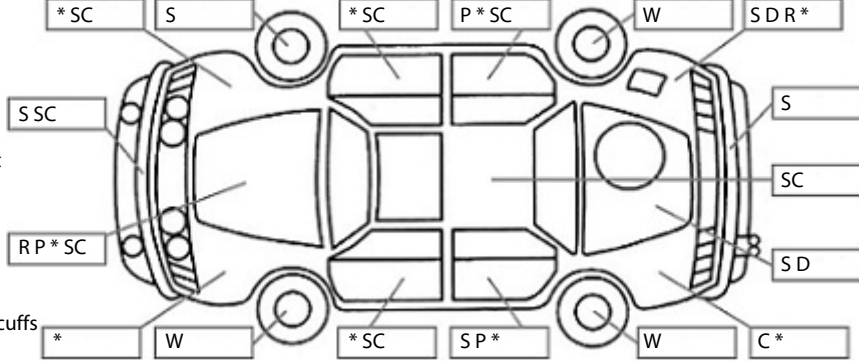

<b>Make:</b> LDV	<b>Model:</b> G10	<b>Body Style:</b> Van
<b>Year:</b> 2017	<b>Registration:</b> KJF509	<b>Reg Expiry:</b> 02 Dec 2024
<b>WoF Expiry:</b> 11 Apr 2025	<b>Odometer:</b> 255,183 Kms	<b>Good No:</b> 25053230
<b>VIN:</b> LSKG4GL13GA427252	<b>Next Service:</b> unknown	<b>Service History:</b> No

- Key:**  
S = scratch  
D = dent  
R = rust  
PT = paint defect  
C = crack  
P = pin dent  
\* = decals  
SC = stone chips  
W = significant scuffs

**Body Inspection Comments**

Note: some defects & blemishes may not be displayed in the diagram

Left wing mirror indicator damaged. Rear wiper removed. L/H sill pin dent  
Poor repair on left quarter panel. 2 wheel centre caps missing.  
Rust on bonnet, rusty chips on roof. Detachable tow bar, tongue missing.  
Front bumper needs fitting properly on left. Chipped windscreen.

**General Comments**

6 speed manual diesel LDV van.  
Service vehicle light on.

Road Conditions During Test Drive: Dry

Engine Timing Mechanism: Timing Chain  
Evidence of Cam Belt Replacement: Not Applicable Kms: