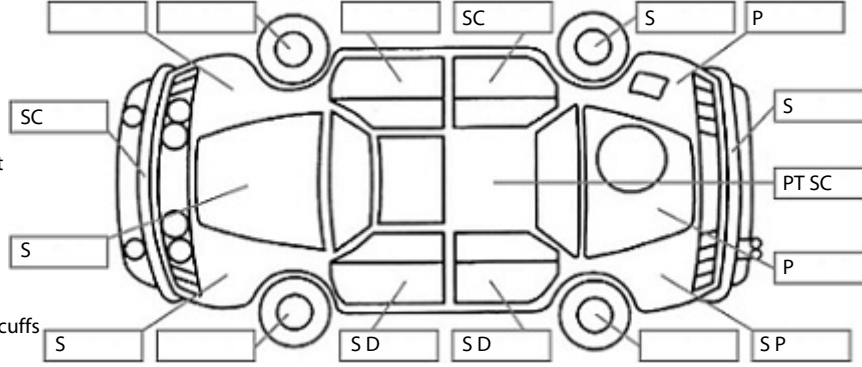

**Key:**

- S = scratch
- D = dent
- R = rust
- PT = paint defect
- C = crack
- P = pin dent
- \* = decals
- SC = stone chips
- W = significant scuffs

Body Inspection Comments

Note: some defects & blemishes may not be displayed in the diagram

Engine Timing Mechanism: Timing Chain  
Evidence of Cam Belt Replacement: Not Applicable Kms:

	Pass	Fail	N/A
<b>Engine</b>			
Oil level	✓		
Smoke & fumes	✓		
Performance	✓		
Noise	✓		
<b>Cooling System</b>			
Coolant condition	✓		
Performance	✓		
Radiator / Hoses (visual)	✓		
<b>Transmission</b>			
Operation	✓		
Noise	✓		
Clutch			✓
CV joints	✓		
Wheel bearings	✓		
<b>Brakes</b>			
Performance	✓		
Hand Brake	✓		
<b>Tyres</b> (lowest observed tread depth of tyres)			
Left front	5.5	mm	
Right front	3	mm	
Left rear	4.5	mm	
Right rear	3	mm	
Spare	Yes		
<b>Suspension</b>			
Suspension performance	✓		
Steering performance	✓		
Shock absorbers	✓		
<b>Air Conditioning / Heater</b>			
Operation	✓		
<b>Electrical / Accessories</b>			
Head lights	✓		
Tail lights	✓		
Indicators	✓		
Dashboard warning lights	✓		
Wipers (front & rear)	✓		
Window winder FL	✓		
Window winder FR	✓		
Window winder RL	✓		
Window winder RR	✓		
Rear view mirrors	✓		
Radio (basic test only)	✓		
CD (basic test only)			✓
Number of keys	2		
Central locking	✓		
Remote locking	✓		
Sat. Nav. (basic test only)			✓
Reversing camera	✓		