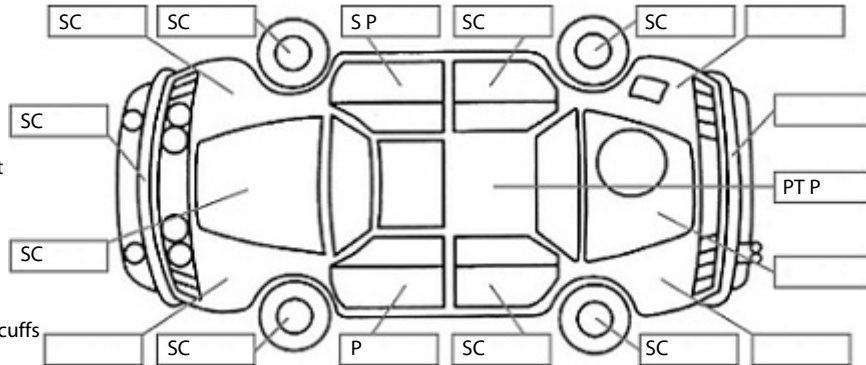

**Key:**

- S = scratch
- D = dent
- R = rust
- PT = paint defect
- C = crack
- P = pin dent
- \* = decals
- SC = stone chips
- W = significant scuffs

**Body Inspection Comments**

R/F tyre worn on inner shoulder.  
Metal plate screwed onto grille.

Note: some defects & blemishes may not be displayed in the diagram

Conditions During Body Inspection: Dry

**Under Carriage & Under Bonnet Inspection Comments**

Extensive surface rust under carriage.

**Interior Comments**

Seats	Average
Carpets	Average
Panels	Average
Dashboard	Screw holes.

**General Comments**

Remote key missing key ring tab.  
4x4 6 speed manual diesel single cab flat deck.

Road Conditions During Test Drive: Dry

Engine Timing Mechanism: Timing Chain  
Evidence of Cam Belt Replacement: Not Applicable Kms:

	Pass	Fail	N/A
<b>Engine</b>			
Oil level	✓		
Smoke & fumes	✓		
Performance	✓		
Noise	✓		
<b>Cooling System</b>			
Coolant condition	✓		
Performance	✓		
Radiator / Hoses (visual)	✓		
<b>Transmission</b>			
Operation	✓		
Noise	✓		
Clutch	✓		
CV joints	✓		
Wheel bearings	✓		
<b>Brakes</b>			
Performance	✓		
Hand Brake	✓		
<b>Tyres</b> (lowest observed tread depth of tyres)			
Left front	3	mm	
Right front	2	mm	
Left rear	6	mm	
Right rear	6	mm	
Spare	Yes		
<b>Suspension</b>			
Suspension performance	✓		
Steering performance	✓		
Shock absorbers	✓		
<b>Air Conditioning / Heater</b>			
Operation	✓		
<b>Electrical / Accessories</b>			
Head lights	✓		
Tail lights	✓		
Indicators	✓		
Dashboard warning lights	✓		
Wipers (front & rear)	✓		
Window winder FL	✓		
Window winder FR	✓		
Window winder RL			✓
Window winder RR			✓
Rear view mirrors	✓		
Radio (basic test only)	✓		
CD (basic test only)	✓		
Number of keys	2		
Central locking	✓		
Remote locking	✓		
Sat. Nav. (basic test only)			✓
Reversing camera	✓		