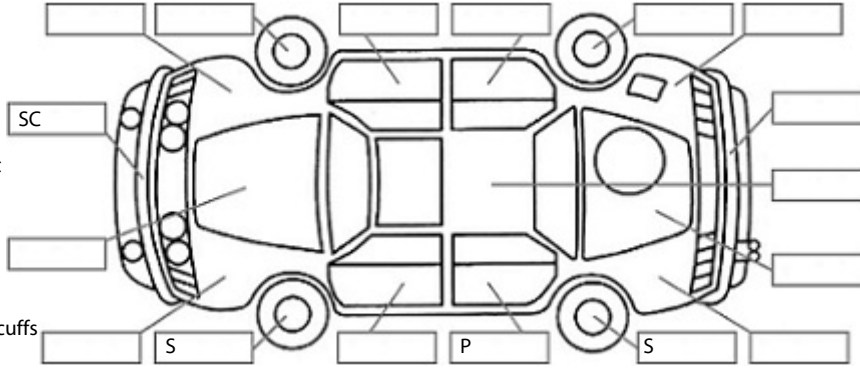

**Key:**

- S = scratch
- D = dent
- R = rust
- PT = paint defect
- C = crack
- P = pin dent
- \* = decals
- SC = stone chips
- W = significant scuffs

Body Inspection Comments

Drivers door seal torn.

Note: some defects & blemishes may not be displayed in the diagram